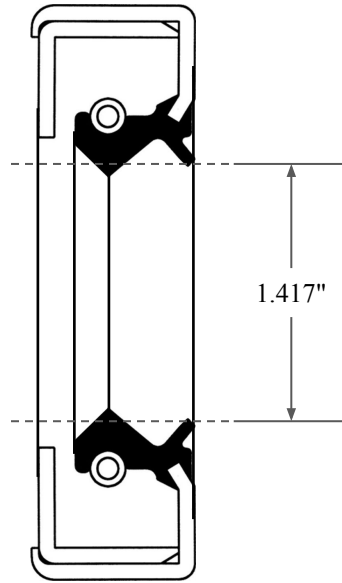

0.421"

1.417"

2.126"

 ALL-AROUND BETTER	PART NUMBER OS22302TA2
14450 John F. Kennedy Blvd. Houston, TX 77032	Inch Oil Seal - Nitrile Style 1A2 DUAL LIP W/ SPR, MTL OD W/ RFG
Information in this drawing is provided for reference only	

PLATE