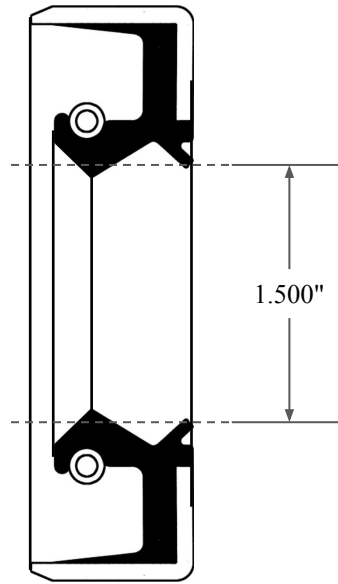

0.236"

1.500"

2.000"

 ALL-AROUND BETTER	PART NUMBER <b>OS22323TB</b>
14450 John F. Kennedy Blvd. Houston, TX 77032	Inch Oil Seal - Nitrile Style TB
Information in this drawing is provided for reference only	DUAL LIP W/ SPR, MTL OD, RBR ID