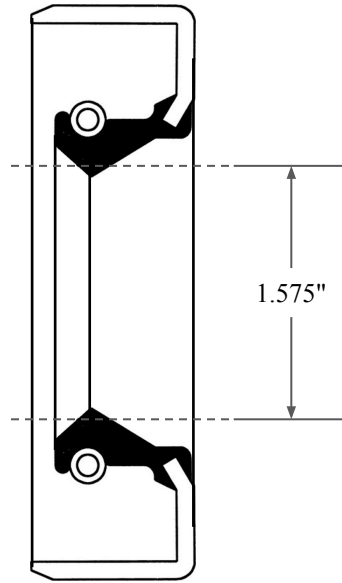

0.354"

1.575"

2.185"

14450 John F. Kennedy Blvd.
Houston, TX 77032

www.globaloring.com

PART
NUMBER

OS22343SB2

Inch Oil Seal - Nitrile Style SB2
SGL LIP W/ SPR, MTL OD