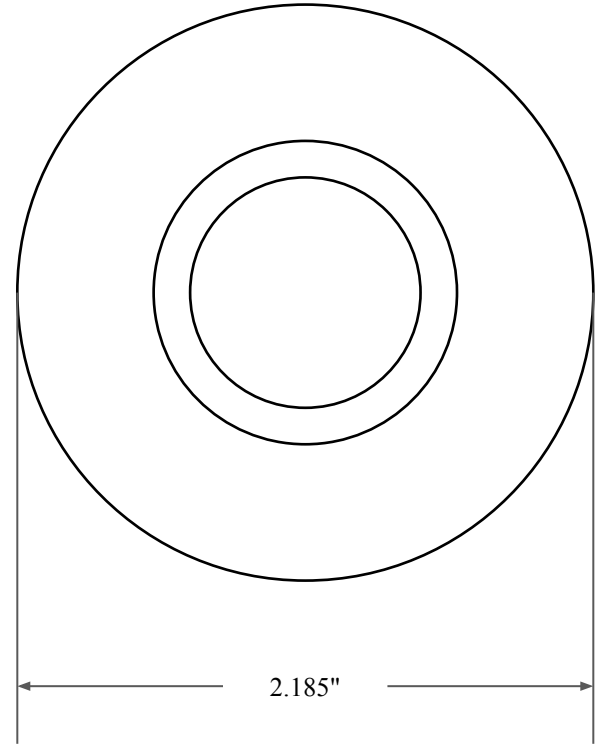

2.185"

14450 John F. Kennedy Blvd.
Houston, TX 77032

www.globaloring.com

PART
NUMBER

OS22343SB2

Inch Oil Seal - Nitrile Style SB2
SGL LIP W/ SPR, MTL OD