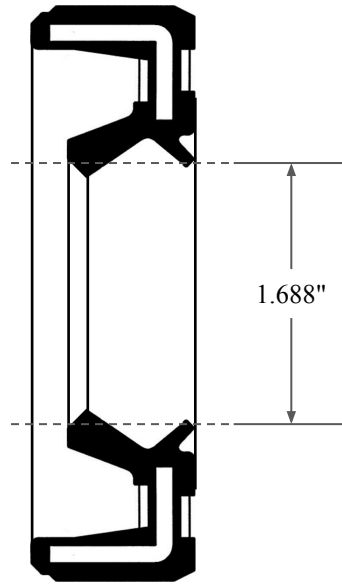

0.313"

1.688"

2.166"

14450 John F. Kennedy Blvd.
Houston, TX 77032

www.globaloring.com

PART
NUMBER

OS22365KC

Inch Oil Seal - Nitrile Style KC
DUAL LIP NO SPR, RBR OD