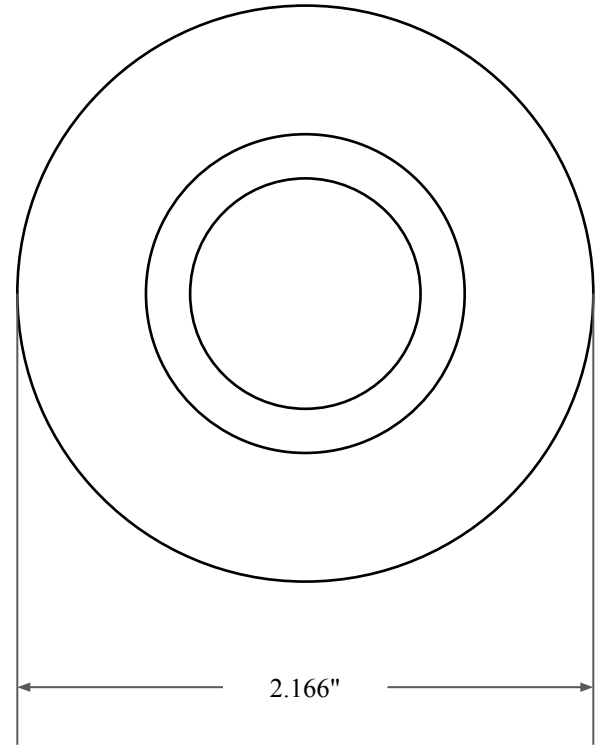

2.166"

14450 John F. Kennedy Blvd.
Houston, TX 77032

www.globaloring.com

PART
NUMBER

OS22365KC

Inch Oil Seal - Nitrile Style KC
DUAL LIP NO SPR, RBR OD