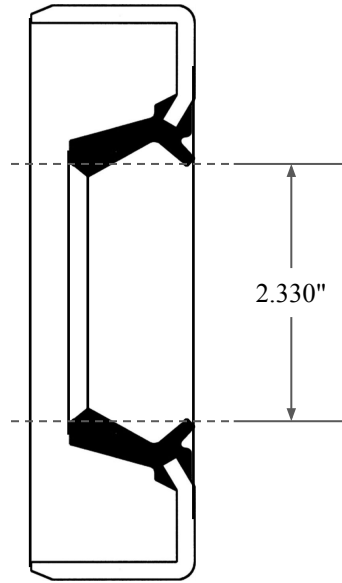

0.312"

2.330"

2.997"

 ALL-AROUND BETTER	PART NUMBER OS22490KB2
14450 John F. Kennedy Blvd. Houston, TX 77032	Inch Oil Seal - Nitrile Style KB2 DUAL LIP NO SPR, MTL OD
Information in this drawing is provided for reference only	