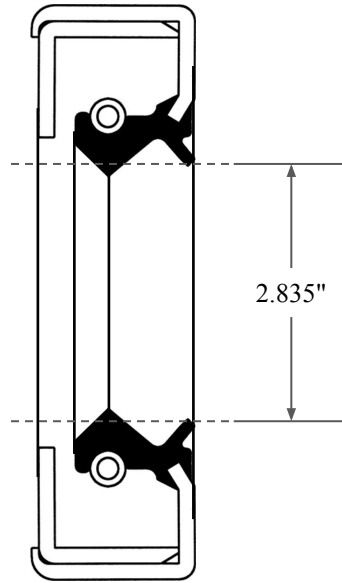

0.591"

2.835"

3.563"

 ALL-AROUND BETTER	PART NUMBER OS22528TA2
14450 John F. Kennedy Blvd. Houston, TX 77032	Inch Oil Seal - Nitrile Style 1A2 DUAL LIP W/ SPR, MTL OD W/ RFG
Information in this drawing is provided for reference only	

PLATE