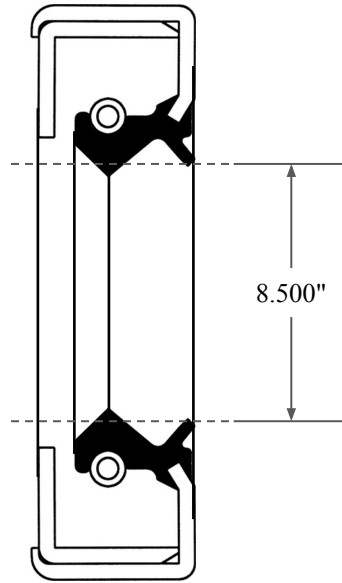

0.787"

8.500"

10.625"

 ALL-AROUND BETTER	PART NUMBER <b>OS22680TA2</b>
14450 John F. Kennedy Blvd. Houston, TX 77032	Inch Oil Seal - Nitrile Style 1A2 DUAL LIP W/ SPR, MTL OD W/ RFG
Information in this drawing is provided for reference only	

PLATE