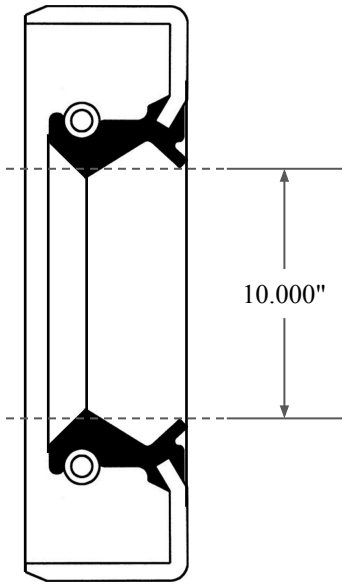

0.563"

10.000"

11.000"

 ALL-AROUND BETTER	PART NUMBER OS22695TB2
14450 John F. Kennedy Blvd. Houston, TX 77032	www.globaloring.com
Information in this drawing is provided for reference only	

Inch Oil Seal - Nitrile Style TB2
DUAL LIP W/ SPR, MTL OD