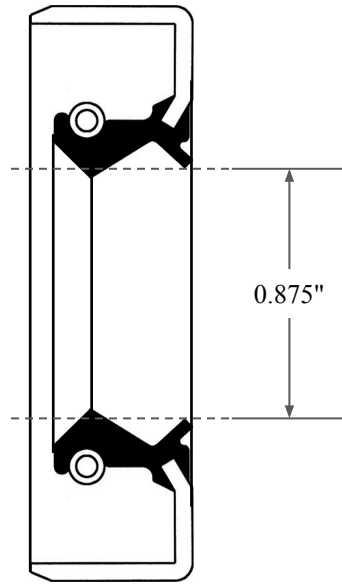

0.188"

0.875"

1.250"

 <b>GLOBAL O-RING</b> and SEAL ALL-AROUND BETTER	PART NUMBER <b>OS2294TB2</b>
14450 John F. Kennedy Blvd. Houston, TX 77032	www.globaloring.com
Information in this drawing is provided for reference only	

Inch Oil Seal - Nitrile Style TB2  
DUAL LIP W/ SPR, MTL OD