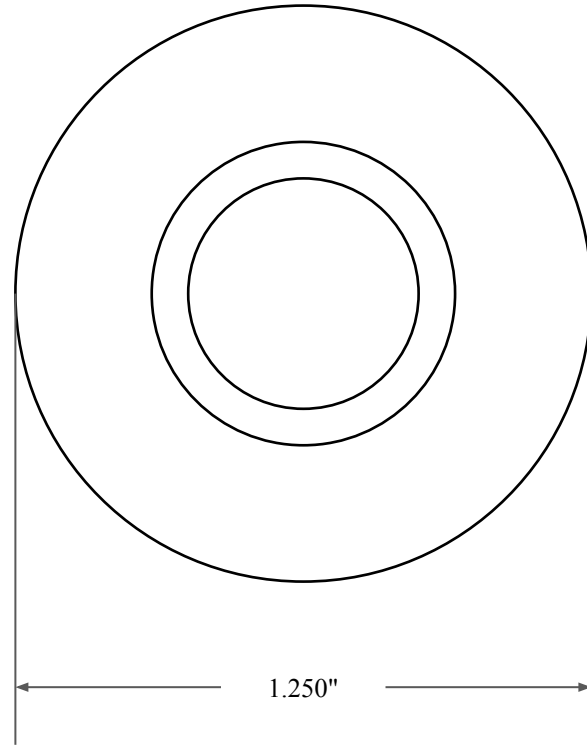

0.188"

0.875"

1.250"

 <b>GLOBAL O-RING</b> and SEAL ALL-AROUND BETTER	PART NUMBER <b>OS2294TB2</b>
14450 John F. Kennedy Blvd. Houston, TX 77032	www.globaloring.com
Information in this drawing is provided for reference only	

Inch Oil Seal - Nitrile Style TB2  
DUAL LIP W/ SPR, MTL OD