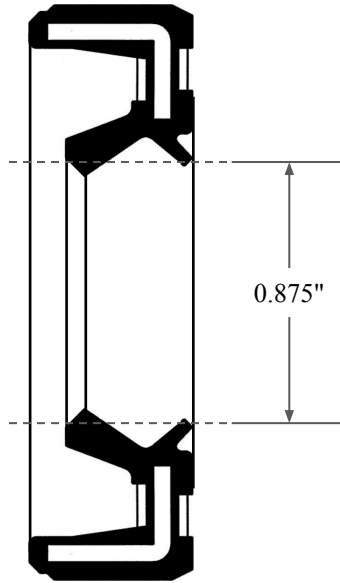

0.250"

0.875"

1.312"

GLOBAL O-RING
and SEAL
ALL-AROUND BETTER

14450 John F. Kennedy Blvd.
Houston, TX 77032

www.globaloring.com

PART
NUMBER

OS2305KC

Inch Oil Seal - Nitrile Style KC
DUAL LIP NO SPR, RBR OD