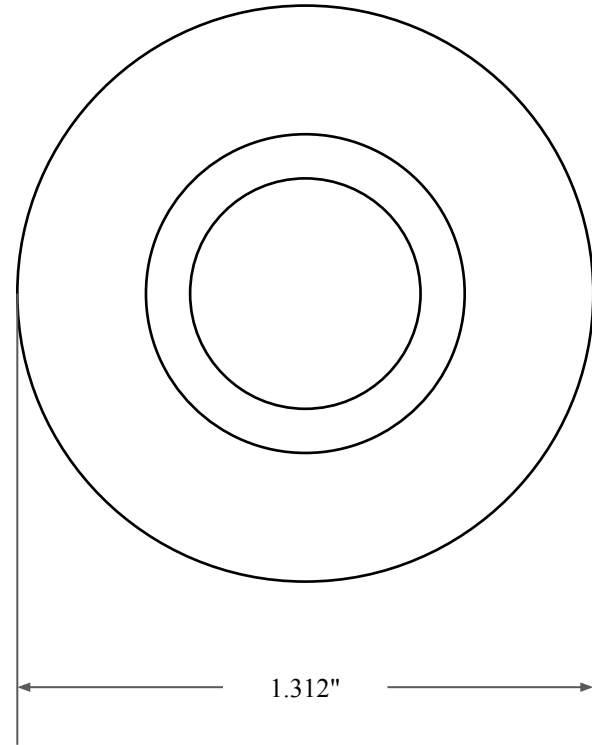

1.312"

GLOBAL O-RING
and SEAL
ALL-AROUND BETTER

14450 John F. Kennedy Blvd.
Houston, TX 77032

www.globaloring.com

PART
NUMBER

OS2305KC

Inch Oil Seal - Nitrile Style KC
DUAL LIP NO SPR, RBR OD