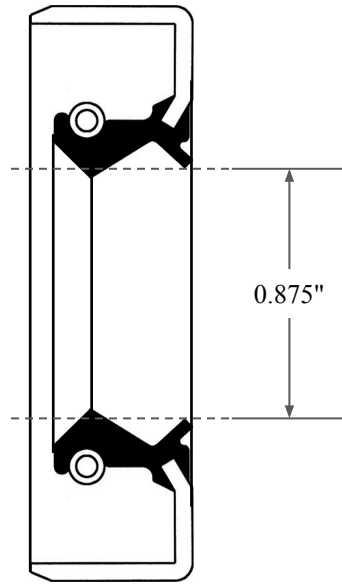

0.312"

0.875"

1.375"

 ALL-AROUND BETTER	PART NUMBER <b>OS2319TB2</b>
14450 John F. Kennedy Blvd. Houston, TX 77032	Inch Oil Seal - Nitrile Style TB2
Information in this drawing is provided for reference only	DUAL LIP W/ SPR, MTL OD