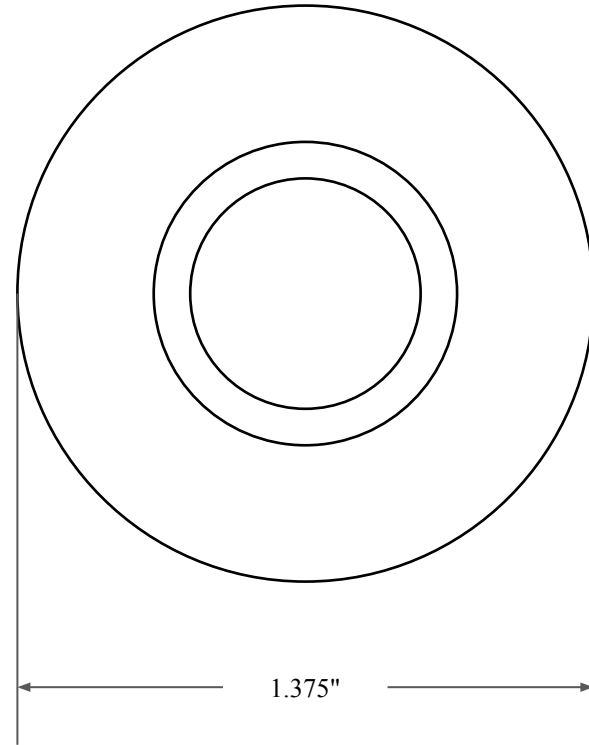

0.312"

0.875"

1.375"

 ALL-AROUND BETTER	PART NUMBER <b>OS2319TB2</b>
14450 John F. Kennedy Blvd. Houston, TX 77032	Inch Oil Seal - Nitrile Style TB2
Information in this drawing is provided for reference only	DUAL LIP W/ SPR, MTL OD