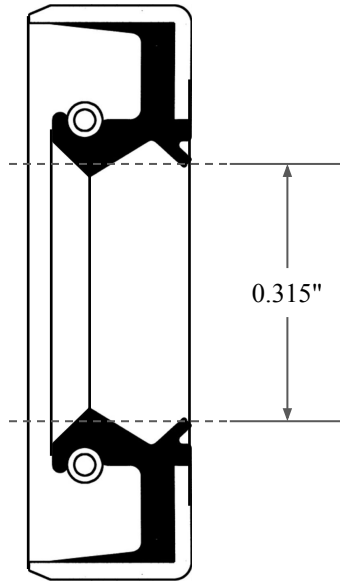

0.197"

0.315"

0.531"

 <p>GLOBAL O-RING and SEAL ALL-AROUND BETTER</p>	PART NUMBER OS231TB
14450 John F. Kennedy Blvd. Houston, TX 77032	www.globaloring.com
Information in this drawing is provided for reference only	

Inch Oil Seal - Nitrile Style TB
DUAL LIP W/ SPR, MTL OD, RBR ID