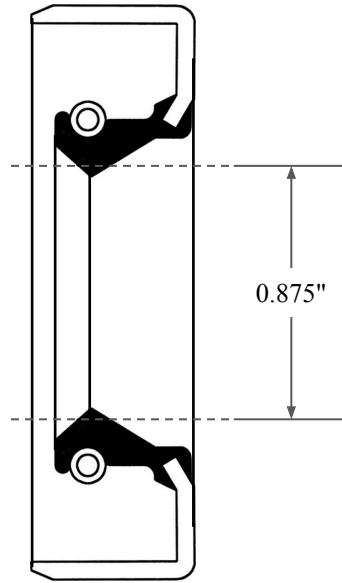

0.250"

0.875"

1.500"

 GLOBAL O-RING and SEAL ALL-AROUND BETTER	PART NUMBER OS2333SB2
14450 John F. Kennedy Blvd. Houston, TX 77032	www.globaloring.com
Information in this drawing is provided for reference only	

Inch Oil Seal - Nitrile Style SB2
SGL LIP W/ SPR, MTL OD