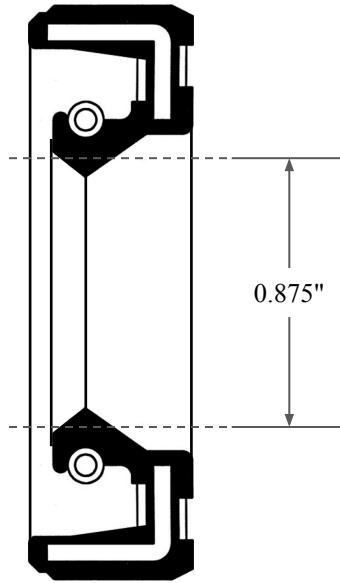

0.250"

0.875"

1.500"

 <b>GLOBAL O-RING</b> and SEAL ALL-AROUND BETTER	PART NUMBER <b>OS2333SC</b>
14450 John F. Kennedy Blvd. Houston, TX 77032	www.globaloring.com
Information in this drawing is provided for reference only	

Inch Oil Seal - Nitrile Style SC  
SGL LIP W/ SPR, RBR OD