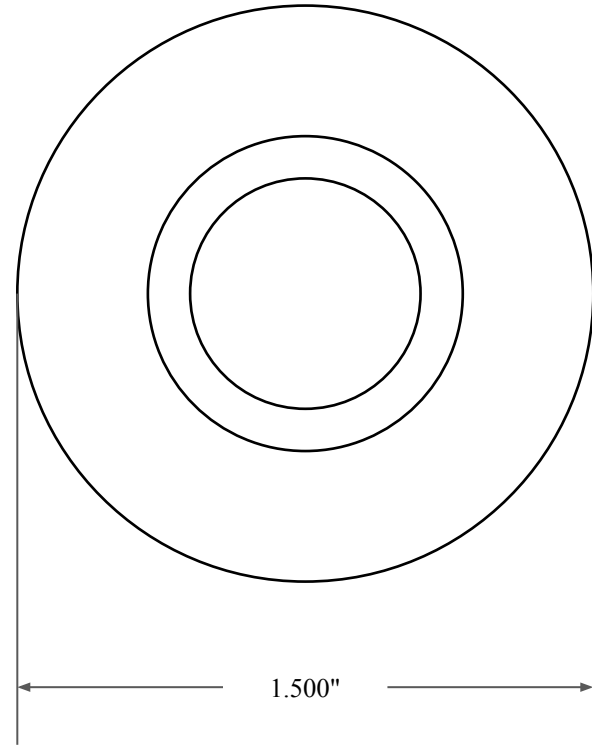

0.250"

0.875"

1.500"

 <b>GLOBAL O-RING</b> and SEAL ALL-AROUND BETTER	PART NUMBER <b>OS2333SC</b>
14450 John F. Kennedy Blvd. Houston, TX 77032	www.globaloring.com
Information in this drawing is provided for reference only	

Inch Oil Seal - Nitrile Style SC  
SGL LIP W/ SPR, RBR OD