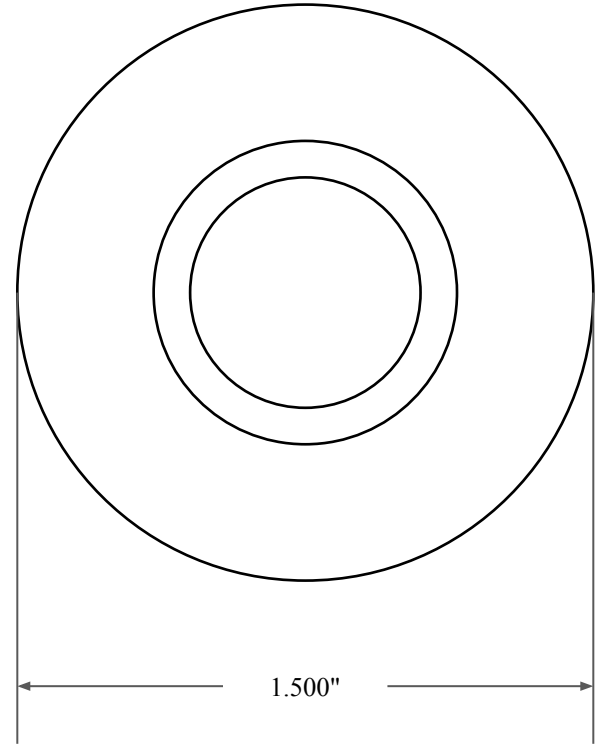

0.312"

0.875"

1.500"

 GLOBAL O-RING and SEAL ALL-AROUND BETTER	PART NUMBER OS2335SB2
14450 John F. Kennedy Blvd. Houston, TX 77032	www.globaloring.com
Information in this drawing is provided for reference only	

Inch Oil Seal - Nitrile Style SB2
SGL LIP W/ SPR, MTL OD