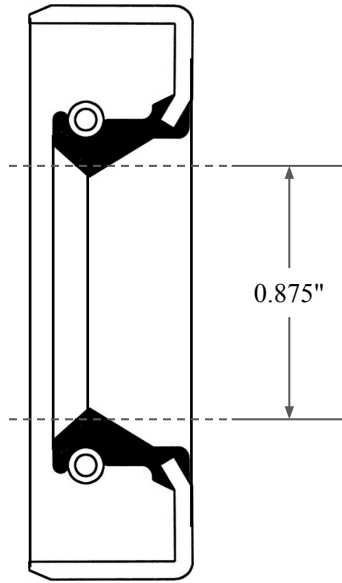

0.312"

0.875"

1.500"

 GLOBAL O-RING and SEAL ALL-AROUND BETTER	PART NUMBER OS2335SB2
14450 John F. Kennedy Blvd. Houston, TX 77032	www.globaloring.com
Information in this drawing is provided for reference only	

Inch Oil Seal - Nitrile Style SB2
SGL LIP W/ SPR, MTL OD