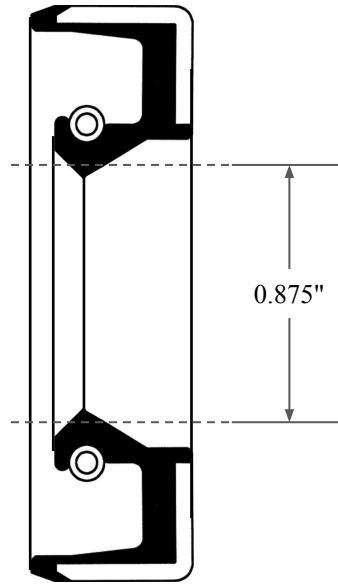

0.312"

0.875"

1.500"

 ALL-AROUND BETTER	PART NUMBER <b>OS2335SBR</b>
14450 John F. Kennedy Blvd. Houston, TX 77032	Inch Oil Seal - Nitrile Style SBR SGL LIP W/ SPR, MTL OD, RBR ID,
Information in this drawing is provided for reference only	