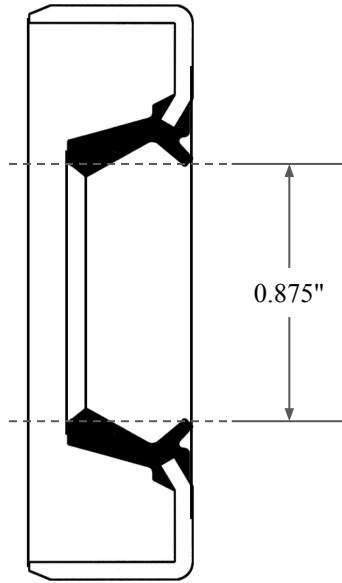

0.187"

0.875"

1.625"

14450 John F. Kennedy Blvd.
Houston, TX 77032

www.globaloring.com

PART
NUMBER

OS2350KB2

Inch Oil Seal - Nitrile Style KB2
DUAL LIP NO SPR, MTL OD