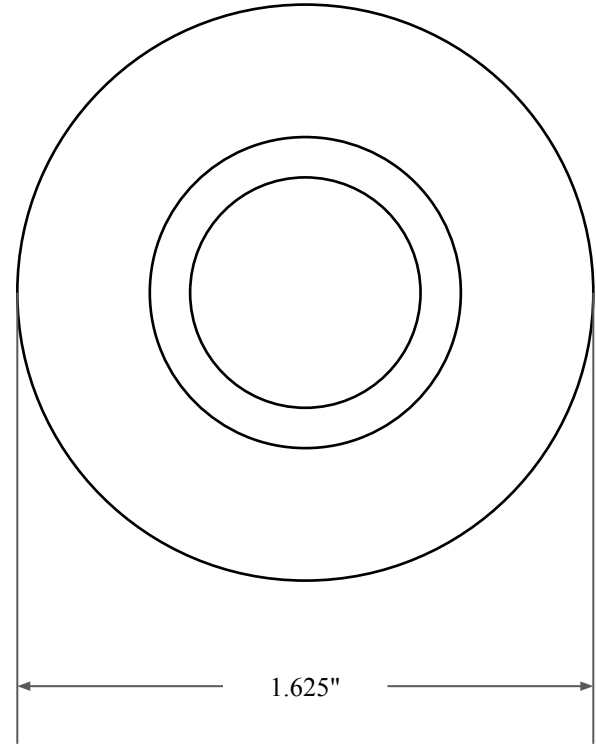

1.625"

14450 John F. Kennedy Blvd.
Houston, TX 77032

www.globaloring.com

PART
NUMBER

OS2350KB2

Inch Oil Seal - Nitrile Style KB2
DUAL LIP NO SPR, MTL OD