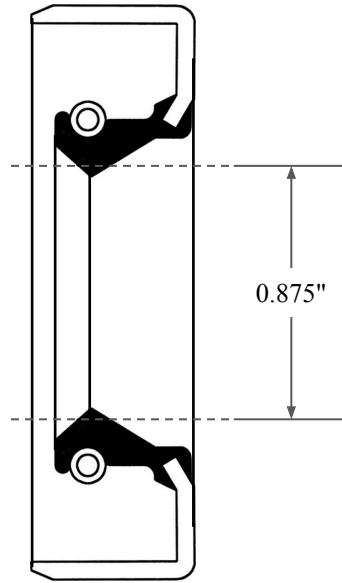

0.312"

0.875"

1.625"

GLOBAL O-RING
and SEAL
ALL-AROUND BETTER

14450 John F. Kennedy Blvd.
Houston, TX 77032

www.globaloring.com

PART
NUMBER

OS2352SB2

Inch Oil Seal - Nitrile Style SB2
SGL LIP W/ SPR, MTL OD