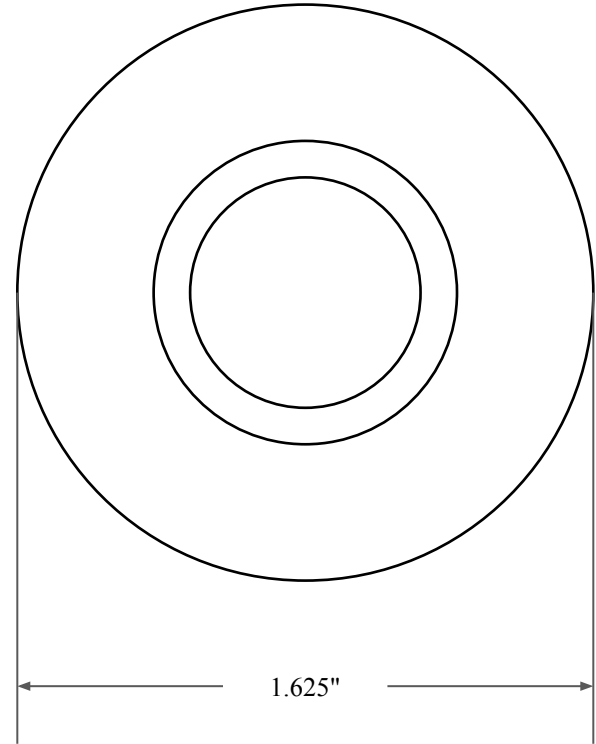

1.625"

GLOBAL O-RING
and SEAL
ALL-AROUND BETTER

14450 John F. Kennedy Blvd.
Houston, TX 77032

www.globaloring.com

PART
NUMBER

OS2352SB2

Inch Oil Seal - Nitrile Style SB2
SGL LIP W/ SPR, MTL OD