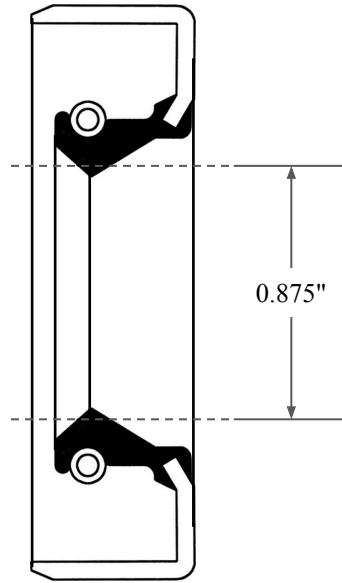

0.250"

0.875"

2.000"

GLOBAL O-RING
and SEAL
ALL-AROUND BETTER

14450 John F. Kennedy Blvd.
Houston, TX 77032

www.globaloring.com

PART
NUMBER

OS2372SB2

Inch Oil Seal - Nitrile Style SB2
SGL LIP W/ SPR, MTL OD