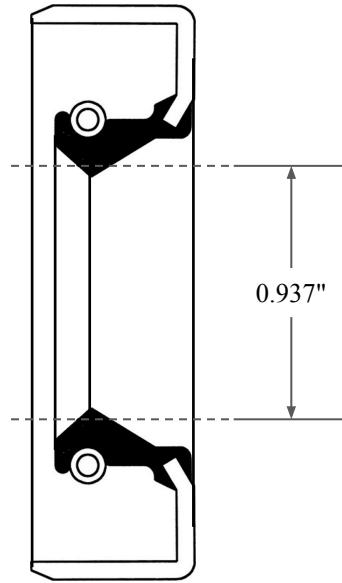

0.250"

0.937"

1.375"

GLOBAL O-RING
and SEAL
ALL-AROUND BETTER

14450 John F. Kennedy Blvd.
Houston, TX 77032

www.globaloring.com

PART
NUMBER

OS2445SB2

Inch Oil Seal - Nitrile Style SB2
SGL LIP W/ SPR, MTL OD