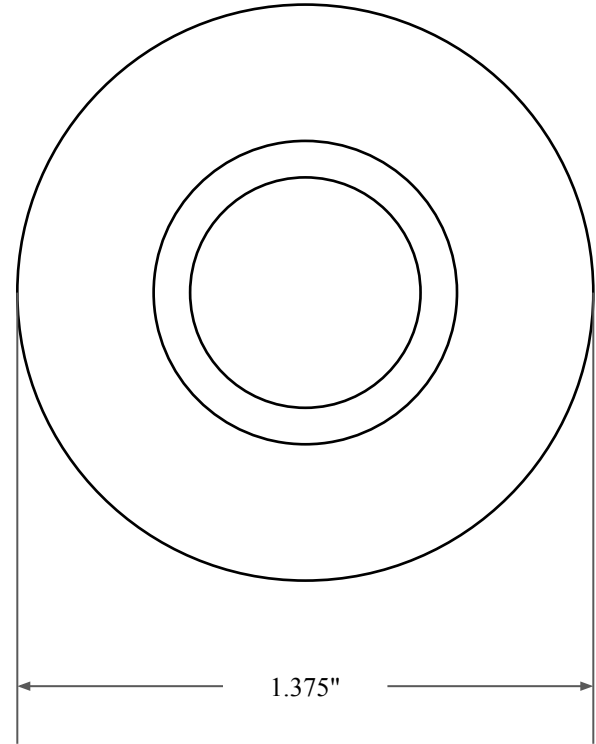

1.375"

GLOBAL O-RING
and SEAL
ALL-AROUND BETTER

14450 John F. Kennedy Blvd.
Houston, TX 77032

www.globaloring.com

PART
NUMBER

OS2445SB2

Inch Oil Seal - Nitrile Style SB2
SGL LIP W/ SPR, MTL OD