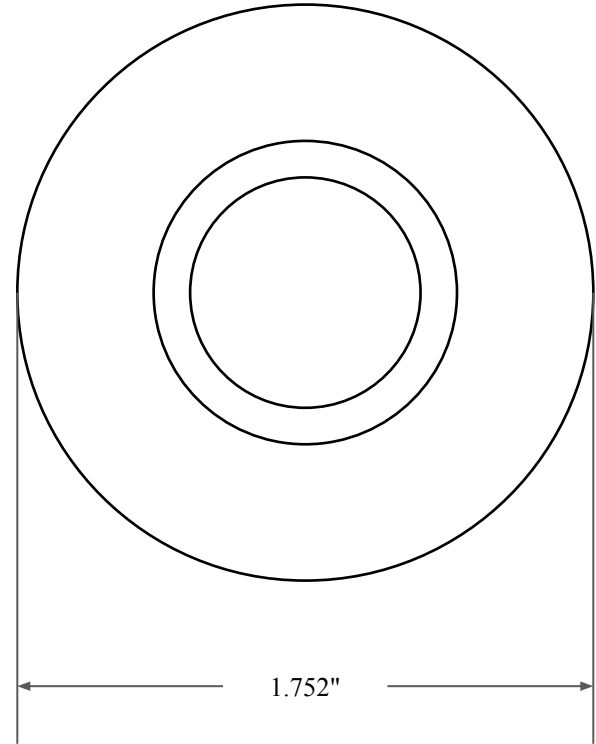

1.752"

GLOBAL O-RING
and SEAL
ALL-AROUND BETTER

14450 John F. Kennedy Blvd.
Houston, TX 77032

www.globaloring.com

PART
NUMBER

OS2458SB2

Inch Oil Seal - Nitrile Style SB2
SGL LIP W/ SPR, MTL OD