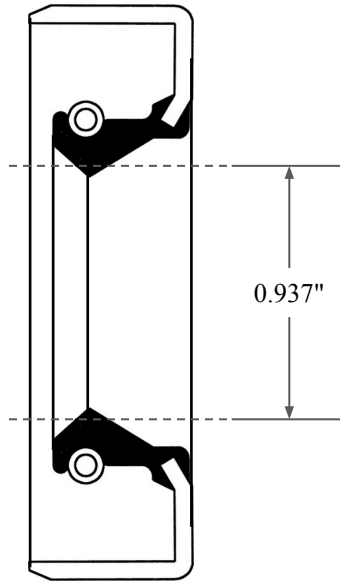

0.250"

0.937"

1.752"

GLOBAL O-RING
and SEAL
ALL-AROUND BETTER

14450 John F. Kennedy Blvd.
Houston, TX 77032

www.globaloring.com

PART
NUMBER

OS2458SB2

Inch Oil Seal - Nitrile Style SB2
SGL LIP W/ SPR, MTL OD