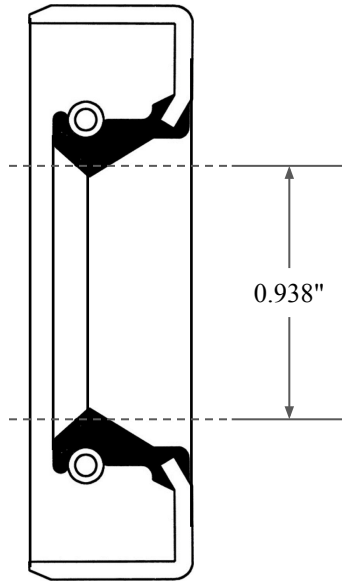

0.250"

0.938"

1.500"

14450 John F. Kennedy Blvd.
Houston, TX 77032

www.globaloring.com

PART
NUMBER

OS2469SB2

Inch Oil Seal - Nitrile Style SB2
SGL LIP W/ SPR, MTL OD