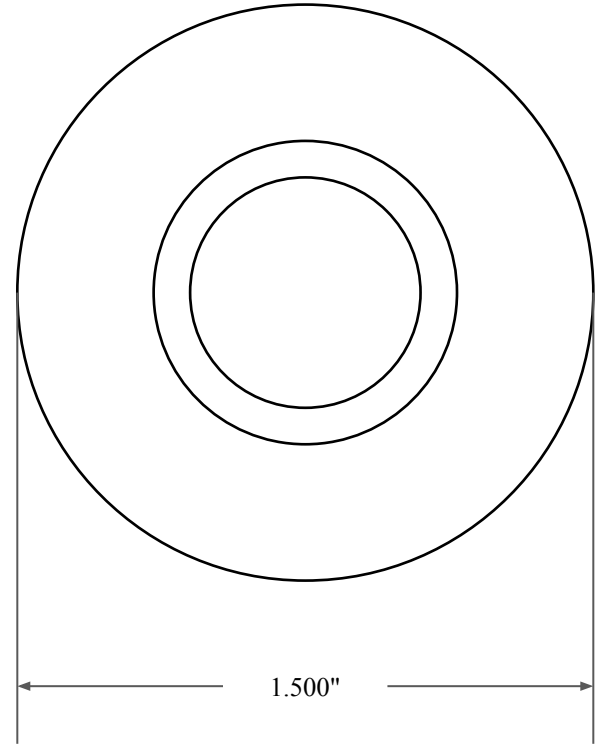

1.500"

14450 John F. Kennedy Blvd.
Houston, TX 77032

www.globaloring.com

PART
NUMBER

OS2469SB2

Inch Oil Seal - Nitrile Style SB2
SGL LIP W/ SPR, MTL OD