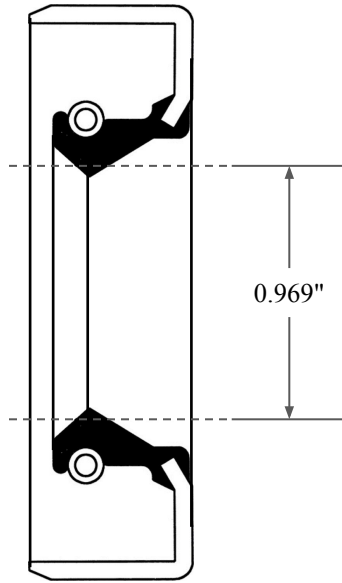

0.250"

0.969"

1.624"

 <p>GLOBAL O-RING and SEAL ALL-AROUND BETTER</p>	PART NUMBER OS2620SB2
14450 John F. Kennedy Blvd. Houston, TX 77032	www.globaloring.com
Information in this drawing is provided for reference only	

Inch Oil Seal - Nitrile Style SB2
SGL LIP W/ SPR, MTL OD