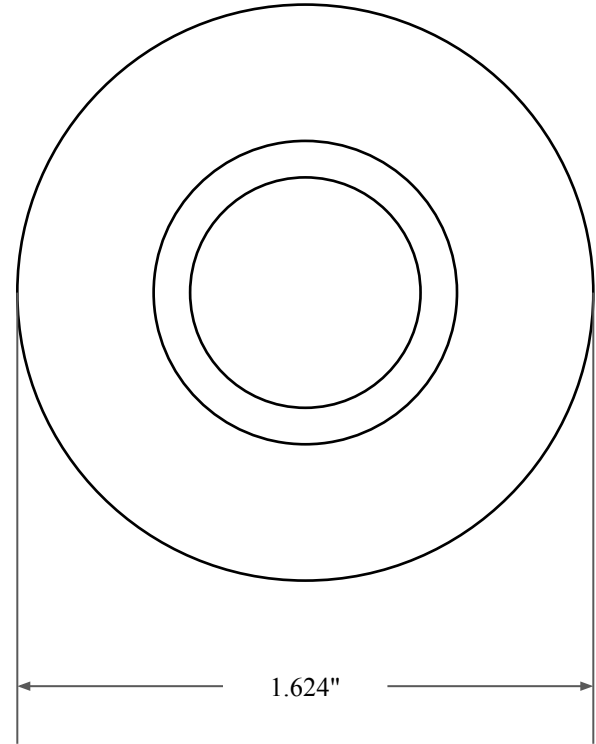

0.250"

0.969"

1.624"

 <p>GLOBAL O-RING and SEAL ALL-AROUND BETTER</p>	PART NUMBER OS2620SB2
14450 John F. Kennedy Blvd. Houston, TX 77032	www.globaloring.com
Information in this drawing is provided for reference only	

Inch Oil Seal - Nitrile Style SB2
SGL LIP W/ SPR, MTL OD