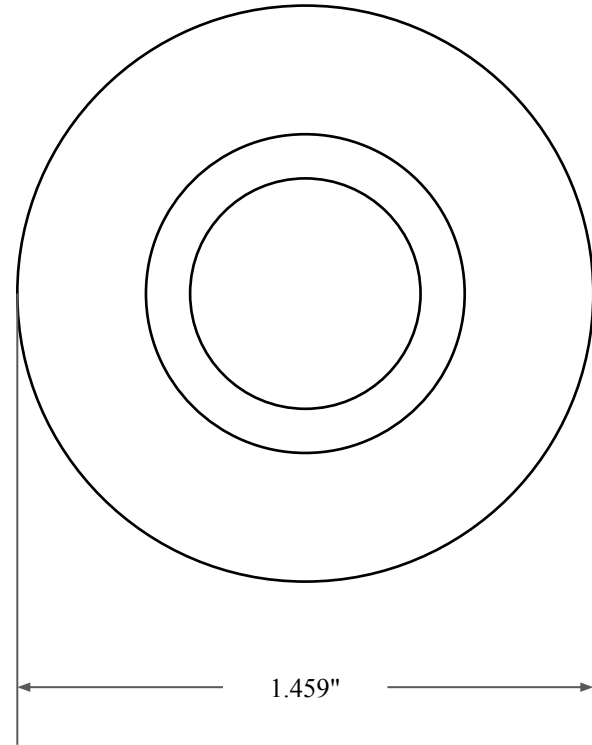

0.220"

1.000"

1.459"

 <b>GLOBAL O-RING</b> and SEAL ALL-AROUND BETTER	PART NUMBER <b>OS2851TC</b>
14450 John F. Kennedy Blvd. Houston, TX 77032	www.globaloring.com
Information in this drawing is provided for reference only	

Inch Oil Seal - Nitrile Style TC  
DUAL LIP W/ SPR, RBR OD