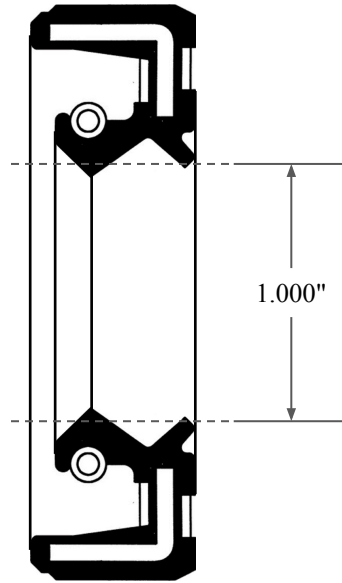

0.220"

1.000"

1.459"

 <b>GLOBAL O-RING</b> and SEAL ALL-AROUND BETTER	PART NUMBER <b>OS2851TC</b>
14450 John F. Kennedy Blvd. Houston, TX 77032	www.globaloring.com
Information in this drawing is provided for reference only	

Inch Oil Seal - Nitrile Style TC  
DUAL LIP W/ SPR, RBR OD