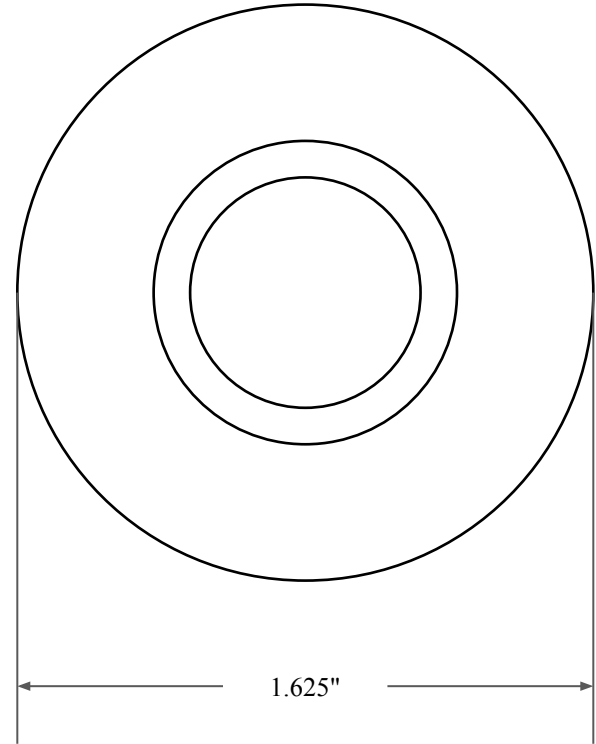

1.625"

14450 John F. Kennedy Blvd.
Houston, TX 77032

www.globaloring.com

PART
NUMBER

OS2896SB2

Inch Oil Seal - Nitrile Style SB2
SGL LIP W/ SPR, MTL OD