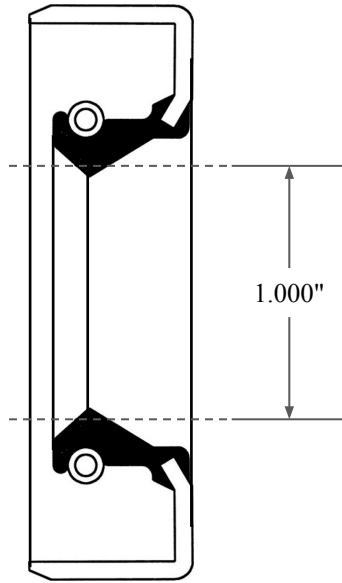

0.312"

1.000"

1.625"

14450 John F. Kennedy Blvd.
Houston, TX 77032

www.globaloring.com

PART
NUMBER

OS2896SB2

Inch Oil Seal - Nitrile Style SB2
SGL LIP W/ SPR, MTL OD