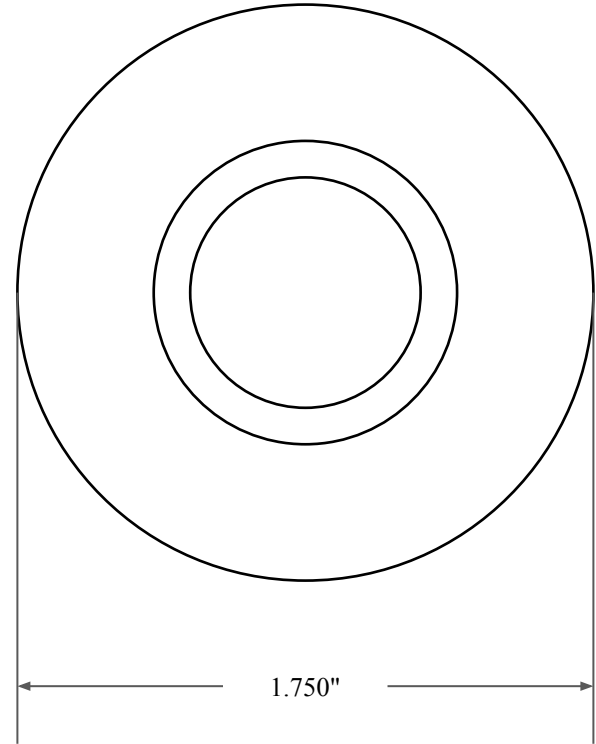

0.437"

1.000"

1.750"

 <b>GLOBAL O-RING</b> and SEAL ALL-AROUND BETTER	PART NUMBER <b>OS2916TB2</b>
14450 John F. Kennedy Blvd. Houston, TX 77032	www.globaloring.com
Information in this drawing is provided for reference only	

Inch Oil Seal - Nitrile Style TB2  
DUAL LIP W/ SPR, MTL OD