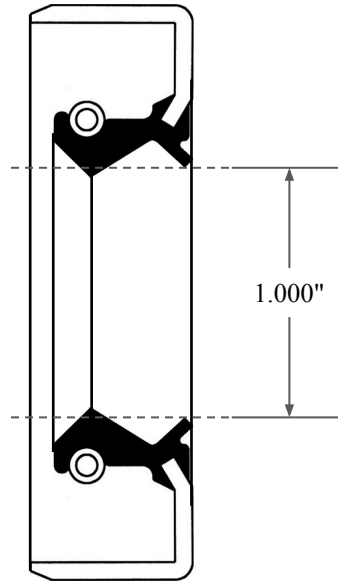

0.437"

1.000"

1.750"

 <b>GLOBAL O-RING</b> and SEAL ALL-AROUND BETTER	PART NUMBER <b>OS2916TB2</b>
14450 John F. Kennedy Blvd. Houston, TX 77032	www.globaloring.com
Information in this drawing is provided for reference only	

Inch Oil Seal - Nitrile Style TB2  
DUAL LIP W/ SPR, MTL OD