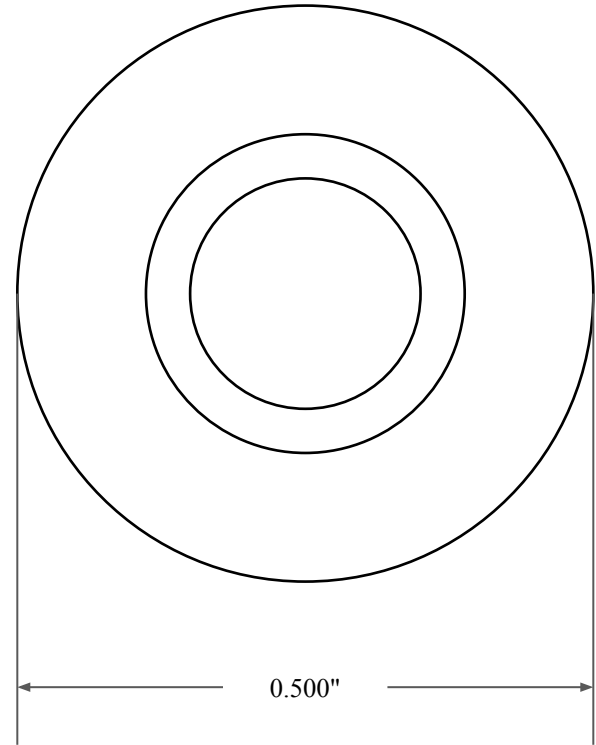

0.250"

0.090"

0.500"

 <b>GLOBAL O-RING</b> and SEAL ALL-AROUND BETTER	PART NUMBER <b>OS2KC</b>
14450 John F. Kennedy Blvd. Houston, TX 77032	www.globaloring.com
Information in this drawing is provided for reference only	

Inch Oil Seal - Nitrile Style KC  
DUAL LIP NO SPR, RBR OD