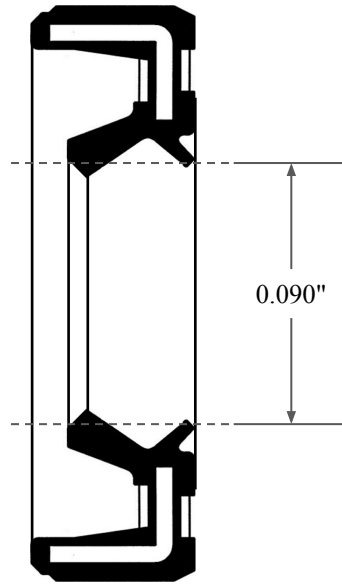

0.250"

0.090"

0.500"

 <b>GLOBAL O-RING</b> and SEAL ALL-AROUND BETTER	PART NUMBER <b>OS2KC</b>
14450 John F. Kennedy Blvd. Houston, TX 77032	www.globaloring.com
Information in this drawing is provided for reference only	

Inch Oil Seal - Nitrile Style KC  
DUAL LIP NO SPR, RBR OD