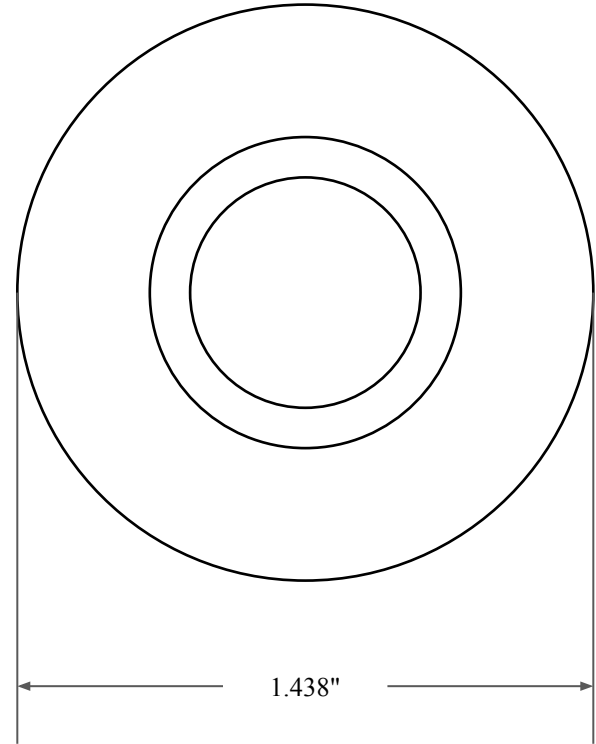

1.438"

14450 John F. Kennedy Blvd.   www.globaloring.com
Houston, TX 77032

PART
NUMBER

OS3382VB2

Inch Oil Seal - Nitrile Style VB2
SGL LIP NO SPR, MTL OD