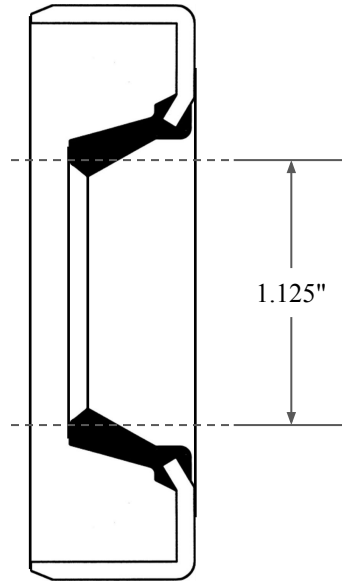

0.203"

1.125"

1.438"

14450 John F. Kennedy Blvd.   www.globaloring.com
Houston, TX 77032

PART
NUMBER

OS3382VB2

Inch Oil Seal - Nitrile Style VB2
SGL LIP NO SPR, MTL OD