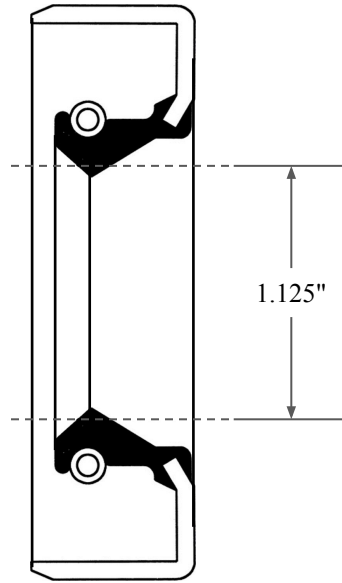

0.437"

1.125"

1.750"

|   |                                 |
|---|---------------------------------|
|  <b>GLOBAL O-RING</b><br>and SEAL<br>ALL-AROUND BETTER | PART NUMBER<br><b>OS3431SB2</b> |
| 14450 John F. Kennedy Blvd.<br>Houston, TX 77032  | www.globaloring.com             |
| Information in this drawing is provided for reference only  |                                 |

Inch Oil Seal - Nitrile Style SB2  
SGL LIP W/ SPR, MTL OD