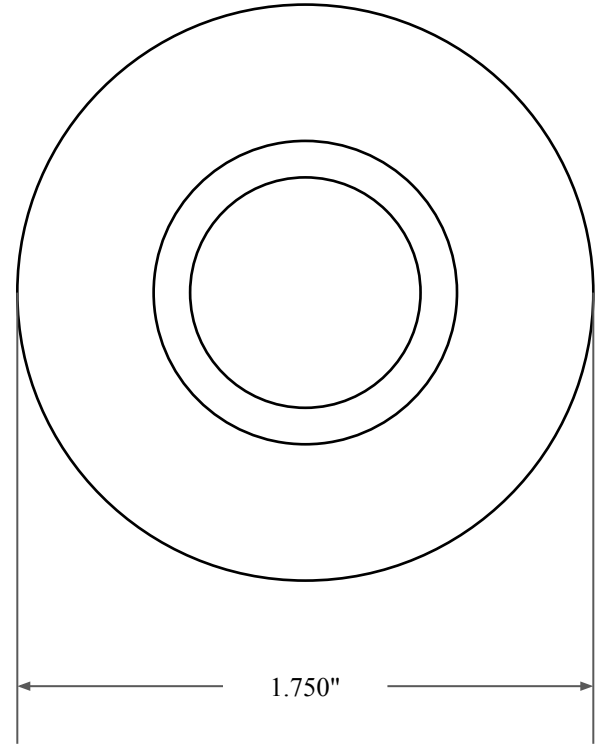

0.437"

1.125"

1.750"

|   |                                 |
|---|---------------------------------|
|  <b>GLOBAL O-RING</b><br>and SEAL<br>ALL-AROUND BETTER | PART NUMBER<br><b>OS3431SB2</b> |
| 14450 John F. Kennedy Blvd.<br>Houston, TX 77032  | www.globaloring.com             |
| Information in this drawing is provided for reference only  |                                 |

Inch Oil Seal - Nitrile Style SB2  
SGL LIP W/ SPR, MTL OD