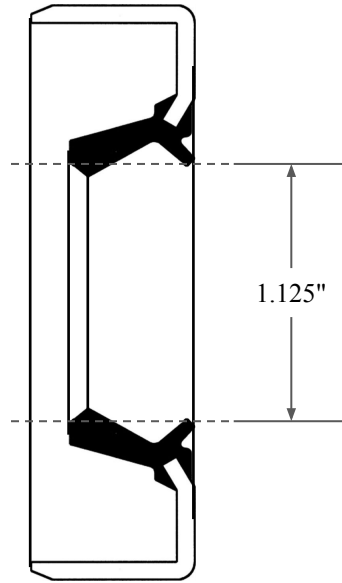

0.343"

1.125"

1.938"

 ALL-AROUND BETTER	PART NUMBER OS3473KB2
14450 John F. Kennedy Blvd. Houston, TX 77032	Inch Oil Seal - Nitrile Style KB2 DUAL LIP NO SPR, MTL OD
Information in this drawing is provided for reference only	