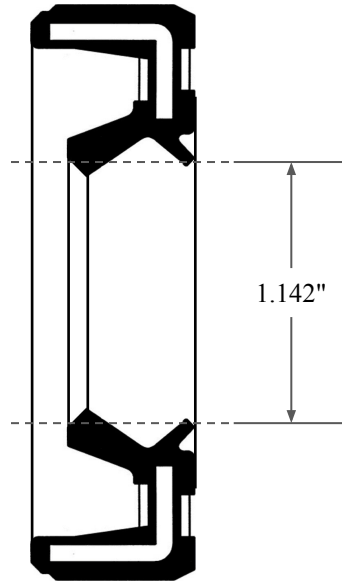

0.173"

1.142"

1.378"

 GLOBAL O-RING and SEAL ALL-AROUND BETTER	PART NUMBER OS3535KC
14450 John F. Kennedy Blvd. Houston, TX 77032 www.globaloring.com	Inch Oil Seal - Nitrile Style KC DUAL LIP NO SPR, RBR OD
Information in this drawing is provided for reference only	