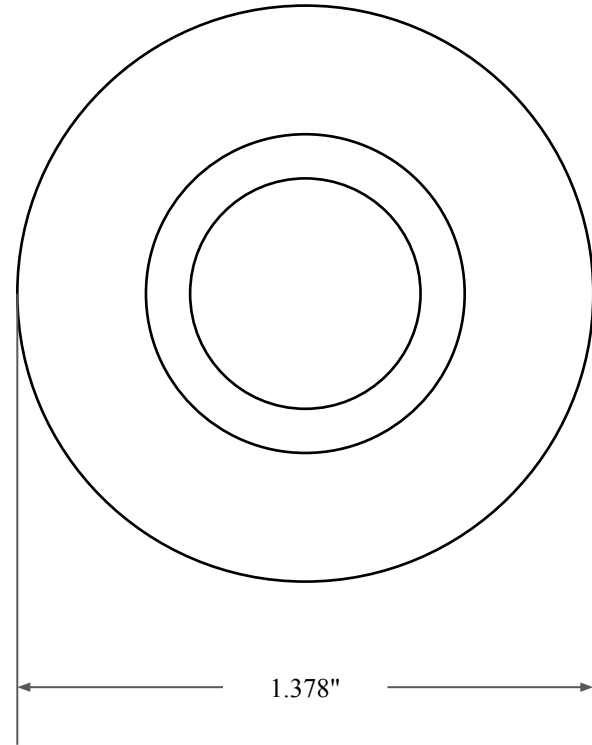

0.173"

1.142"

1.378"

 GLOBAL O-RING and SEAL ALL-AROUND BETTER	PART NUMBER OS3535KC
14450 John F. Kennedy Blvd. Houston, TX 77032 www.globaloring.com	Inch Oil Seal - Nitrile Style KC DUAL LIP NO SPR, RBR OD
Information in this drawing is provided for reference only	