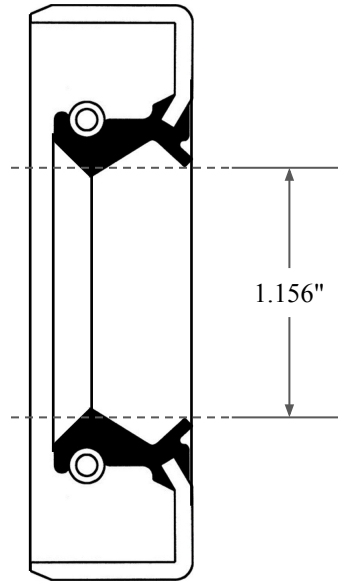

0.250"

1.156"

1.875"

 <b>GLOBAL O-RING</b> and SEAL ALL-AROUND BETTER	PART NUMBER <b>OS3594TB2</b>
14450 John F. Kennedy Blvd. Houston, TX 77032	www.globaloring.com
Information in this drawing is provided for reference only	

Inch Oil Seal - Nitrile Style TB2  
DUAL LIP W/ SPR, MTL OD