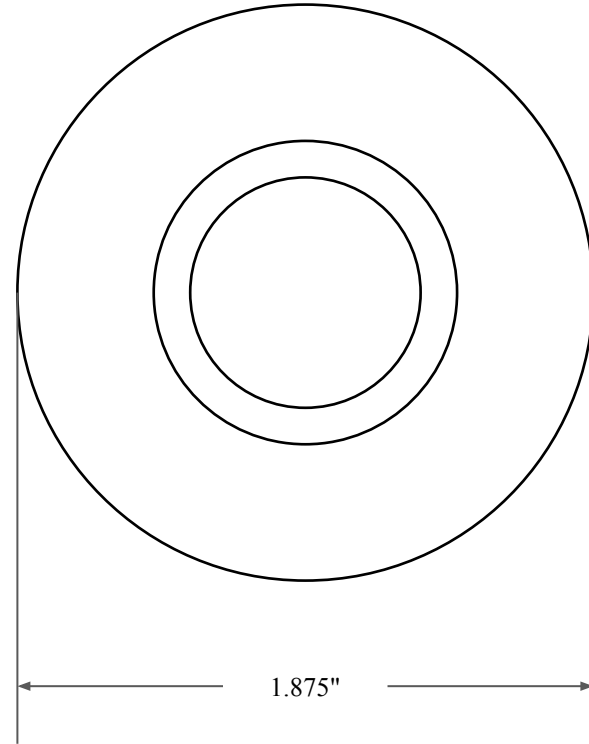

0.250"

1.156"

1.875"

 <b>GLOBAL O-RING</b> and SEAL ALL-AROUND BETTER	PART NUMBER <b>OS3594TB2</b>
14450 John F. Kennedy Blvd. Houston, TX 77032	www.globaloring.com
Information in this drawing is provided for reference only	

Inch Oil Seal - Nitrile Style TB2  
DUAL LIP W/ SPR, MTL OD