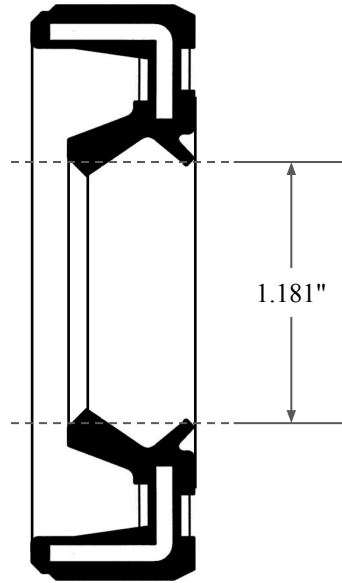

0.295"

1.181"

1.850"

GLOBAL O-RING
and SEAL
ALL-AROUND BETTER

14450 John F. Kennedy Blvd.
Houston, TX 77032

www.globaloring.com

PART
NUMBER

OS3715KC

Inch Oil Seal - Nitrile Style KC
DUAL LIP NO SPR, RBR OD