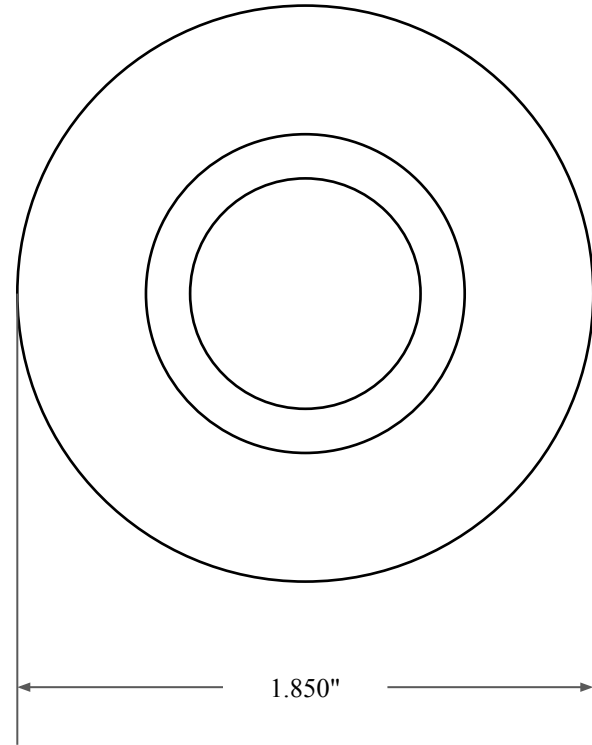

1.850"

GLOBAL O-RING
and SEAL
ALL-AROUND BETTER

14450 John F. Kennedy Blvd.
Houston, TX 77032

www.globaloring.com

PART
NUMBER

OS3715KC

Inch Oil Seal - Nitrile Style KC
DUAL LIP NO SPR, RBR OD