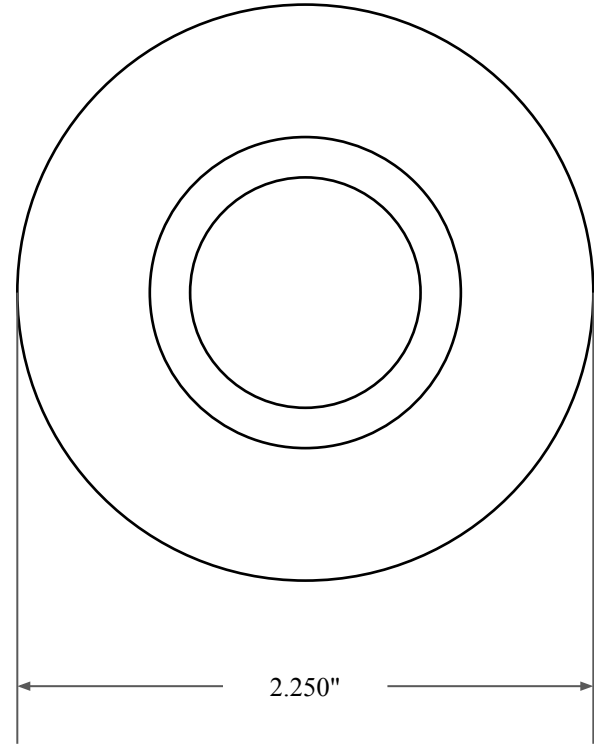

0.500"

1.187"

2.250"

 <b>GLOBAL O-RING</b> and SEAL ALL-AROUND BETTER	PART NUMBER <b>OS3864TA2</b>
14450 John F. Kennedy Blvd. Houston, TX 77032 <a href="http://www.globaloring.com">www.globaloring.com</a>	Inch Oil Seal - Nitrile Style 1A2 DUAL LIP W/ SPR, MTL OD W/ RFG
Information in this drawing is provided for reference only	

PLATE