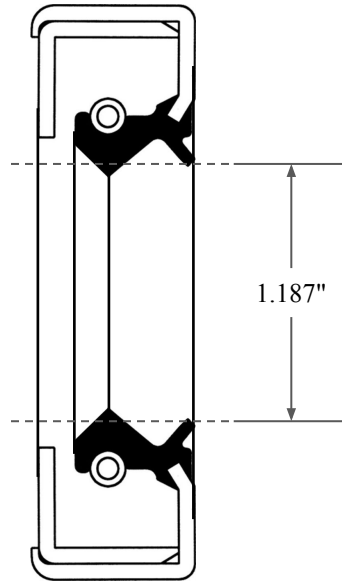

0.500"

1.187"

2.250"

 <b>GLOBAL O-RING</b> and SEAL ALL-AROUND BETTER	PART NUMBER <b>OS3864TA2</b>
14450 John F. Kennedy Blvd. Houston, TX 77032 <a href="http://www.globaloring.com">www.globaloring.com</a>	Inch Oil Seal - Nitrile Style 1A2 DUAL LIP W/ SPR, MTL OD W/ RFG
Information in this drawing is provided for reference only	

PLATE