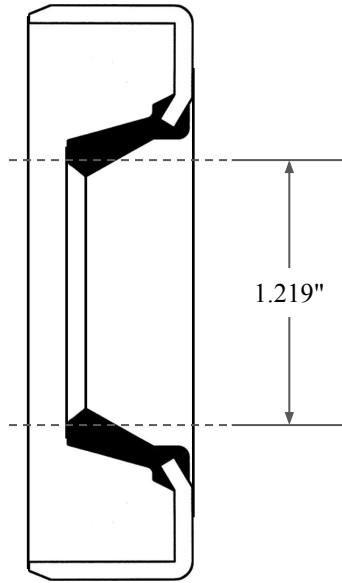

0.250"

1.219"

1.979"

 ALL-AROUND BETTER	PART NUMBER <b>OS3931VB2</b>
14450 John F. Kennedy Blvd. Houston, TX 77032	Inch Oil Seal - Nitrile Style VB2 SGL LIP NO SPR, MTL OD
Information in this drawing is provided for reference only	