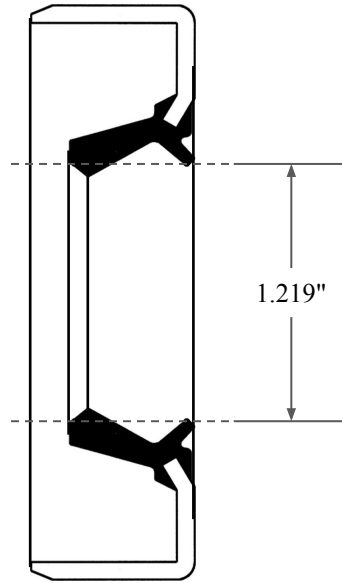

0.405"

1.219"

1.979"

 <p>GLOBAL O-RING and SEAL ALL-AROUND BETTER</p>	PART NUMBER OS3932KB2
14450 John F. Kennedy Blvd. Houston, TX 77032	Inch Oil Seal - Nitrile Style KB2 DUAL LIP NO SPR, MTL OD
Information in this drawing is provided for reference only	