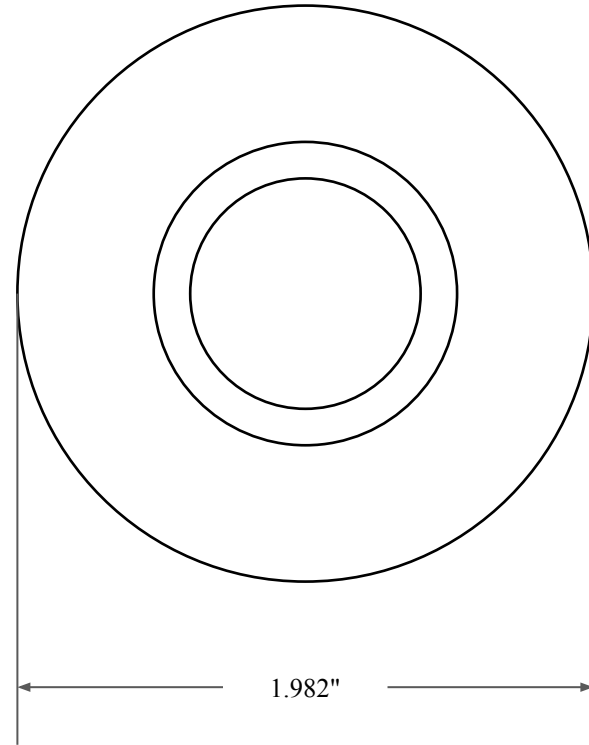

0.354"

1.219"

1.982"

 <b>GLOBAL O-RING</b> and SEAL ALL-AROUND BETTER	PART NUMBER <b>OS3934TB2</b>
14450 John F. Kennedy Blvd. Houston, TX 77032	www.globaloring.com
Information in this drawing is provided for reference only	

Inch Oil Seal - Nitrile Style TB2  
DUAL LIP W/ SPR, MTL OD