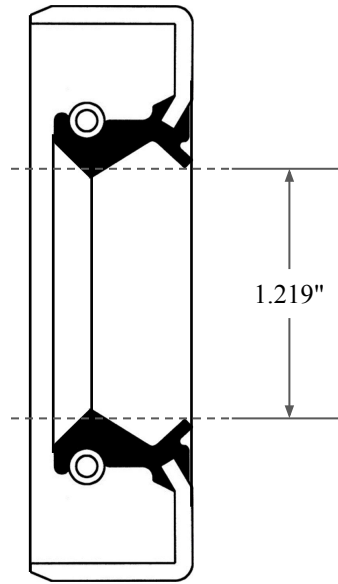

0.354"

1.219"

1.982"

 <b>GLOBAL O-RING</b> and SEAL ALL-AROUND BETTER	PART NUMBER <b>OS3934TB2</b>
14450 John F. Kennedy Blvd. Houston, TX 77032	www.globaloring.com
Information in this drawing is provided for reference only	

Inch Oil Seal - Nitrile Style TB2  
DUAL LIP W/ SPR, MTL OD