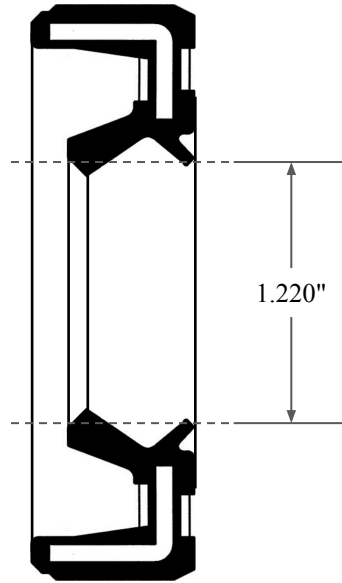

0.177"

1.220"

1.496"

 <b>GLOBAL O-RING</b> and SEAL ALL-AROUND BETTER	PART NUMBER <b>OS3940KC</b>
14450 John F. Kennedy Blvd. Houston, TX 77032 <a href="http://www.globaloring.com">www.globaloring.com</a>	Inch Oil Seal - Nitrile Style KC DUAL LIP NO SPR, RBR OD
Information in this drawing is provided for reference only	