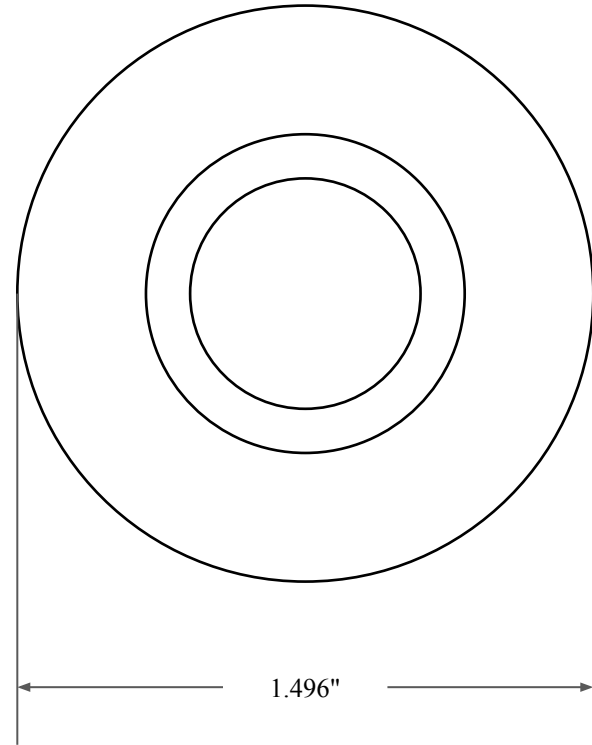

0.177"

1.220"

1.496"

 <b>GLOBAL O-RING</b> and SEAL ALL-AROUND BETTER	PART NUMBER <b>OS3940KC</b>
14450 John F. Kennedy Blvd. Houston, TX 77032 <a href="http://www.globaloring.com">www.globaloring.com</a>	Inch Oil Seal - Nitrile Style KC DUAL LIP NO SPR, RBR OD
Information in this drawing is provided for reference only	