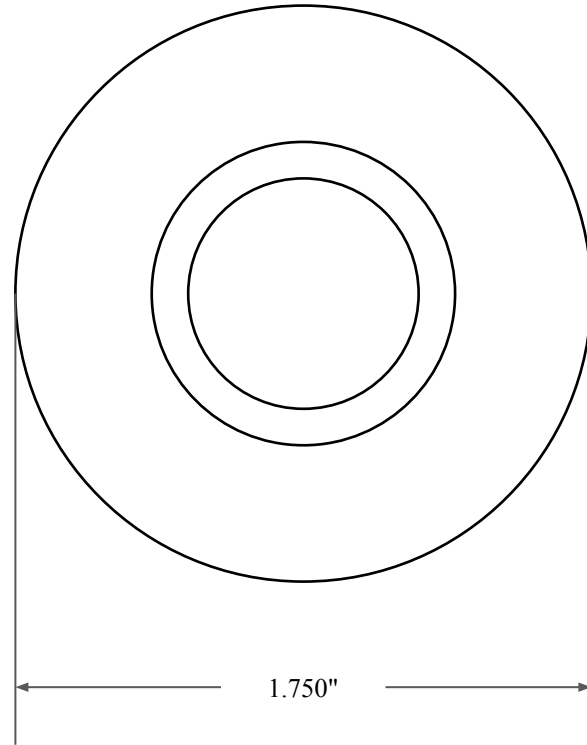

0.312"

1.250"

1.750"

 <b>GLOBAL O-RING</b> and SEAL ALL-AROUND BETTER	PART NUMBER <b>OS4020TB2</b>
14450 John F. Kennedy Blvd. Houston, TX 77032 <a href="http://www.globaloring.com">www.globaloring.com</a>	<b>Inch Oil Seal - Nitrile Style TB2</b> <b>DUAL LIP W/ SPR, MTL OD</b>
Information in this drawing is provided for reference only	