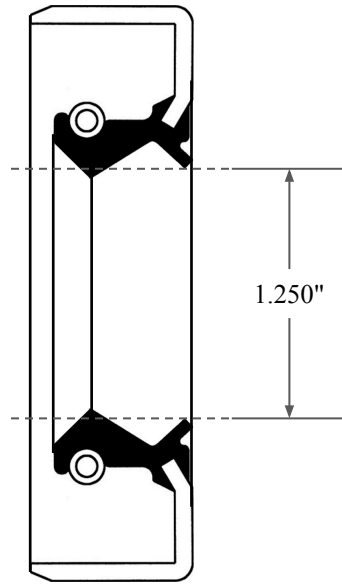

0.312"

1.250"

1.750"

 <b>GLOBAL O-RING</b> and SEAL ALL-AROUND BETTER	PART NUMBER <b>OS4020TB2</b>
14450 John F. Kennedy Blvd. Houston, TX 77032 <a href="http://www.globaloring.com">www.globaloring.com</a>	<b>Inch Oil Seal - Nitrile Style TB2</b> <b>DUAL LIP W/ SPR, MTL OD</b>
Information in this drawing is provided for reference only	