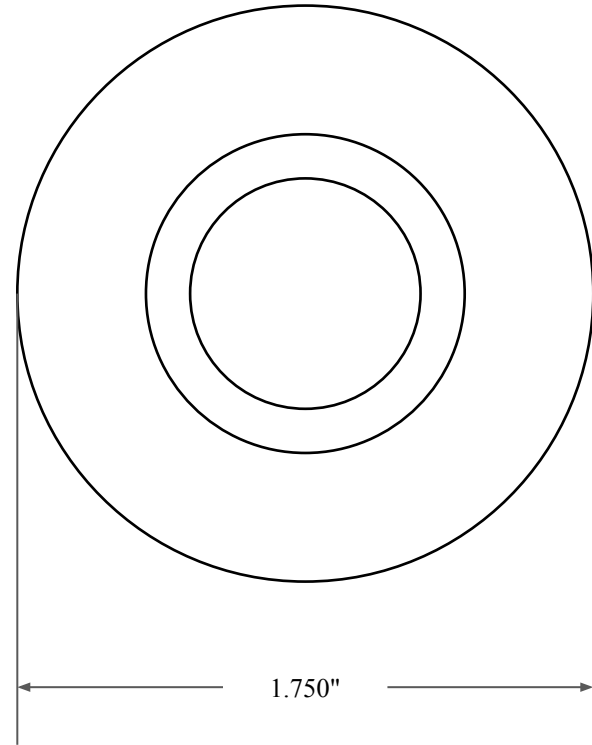

0.375"

1.250"

1.750"

 <b>GLOBAL O-RING</b> and SEAL ALL-AROUND BETTER	PART NUMBER <b>OS4022TC</b>
14450 John F. Kennedy Blvd. Houston, TX 77032	www.globaloring.com
Information in this drawing is provided for reference only	

Inch Oil Seal - Nitrile Style TC  
DUAL LIP W/ SPR, RBR OD