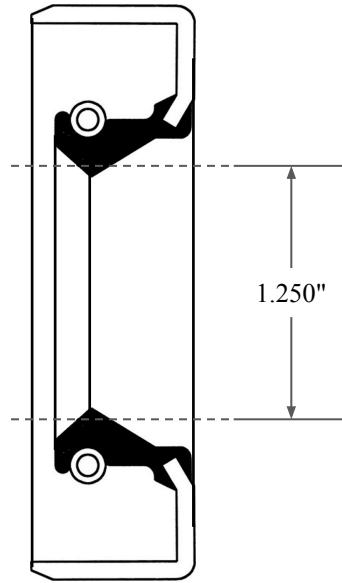

0.250"

1.250"

1.875"

GLOBAL O-RING
and SEAL
ALL-AROUND BETTER

14450 John F. Kennedy Blvd.
Houston, TX 77032

www.globaloring.com

PART
NUMBER

OS4038SB2

Inch Oil Seal - Nitrile Style SB2
SGL LIP W/ SPR, MTL OD