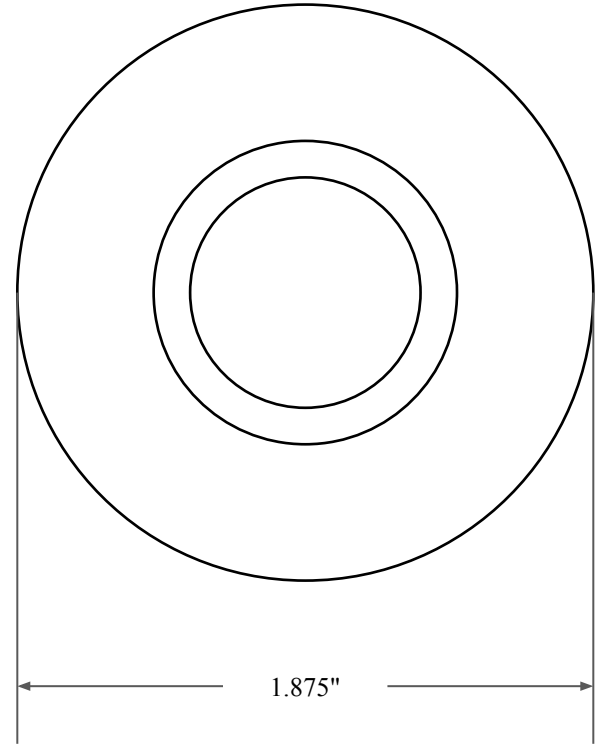

1.875"

GLOBAL O-RING
and SEAL
ALL-AROUND BETTER

14450 John F. Kennedy Blvd.
Houston, TX 77032

www.globaloring.com

PART
NUMBER

OS4038SB2

Inch Oil Seal - Nitrile Style SB2
SGL LIP W/ SPR, MTL OD