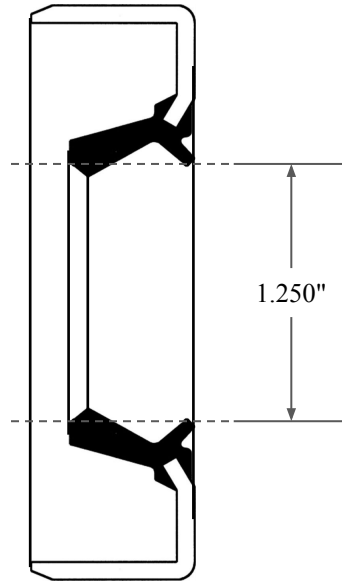

0.250"

1.250"

1.980"

14450 John F. Kennedy Blvd.
Houston, TX 77032

www.globaloring.com

PART
NUMBER

OS4055KB2

Inch Oil Seal - Nitrile Style KB2
DUAL LIP NO SPR, MTL OD