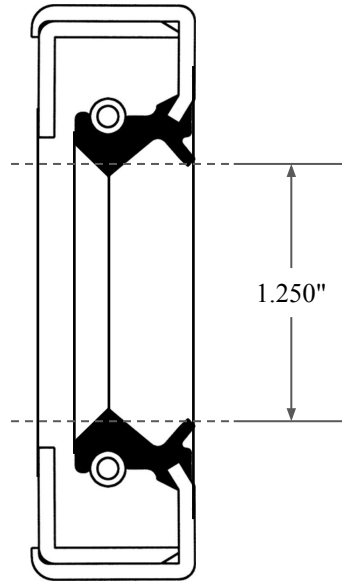

0.437"

1.250"

2.000"

 <p>GLOBAL O-RING and SEAL ALL-AROUND BETTER</p>	PART NUMBER OS4068TA2
14450 John F. Kennedy Blvd. Houston, TX 77032	Inch Oil Seal - Nitrile Style 1A2 DUAL LIP W/ SPR, MTL OD W/ RFG
Information in this drawing is provided for reference only	

PLATE