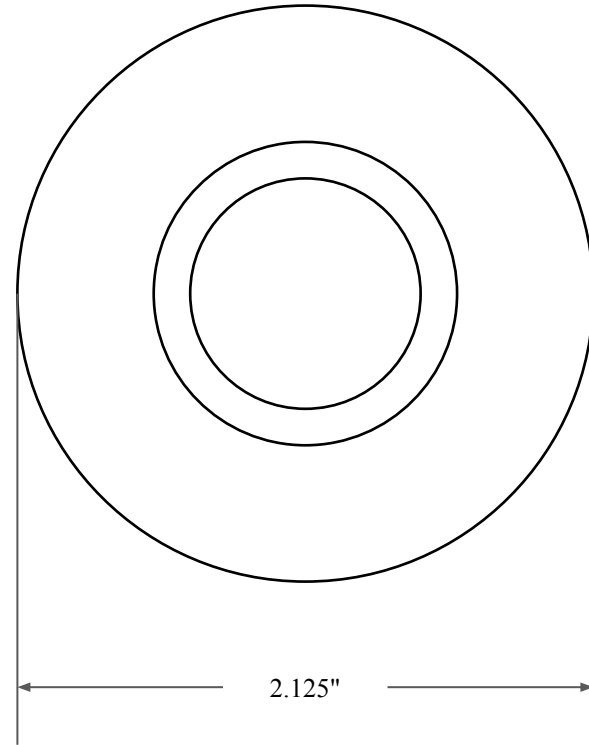

0.375"

1.250"

2.125"

 <p>GLOBAL O-RING and SEAL ALL-AROUND BETTER</p>	PART NUMBER OS4089TB2
14450 John F. Kennedy Blvd. Houston, TX 77032	www.globaloring.com
Information in this drawing is provided for reference only	

Inch Oil Seal - Nitrile Style TB2
DUAL LIP W/ SPR, MTL OD