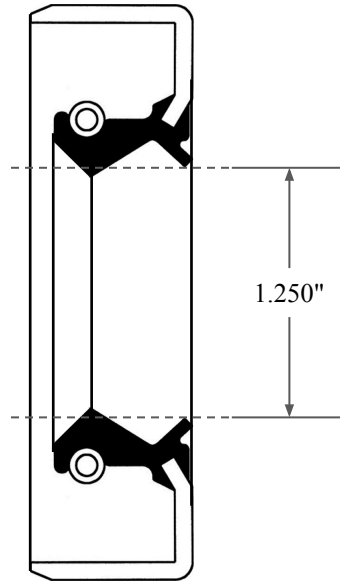

0.375"

1.250"

2.125"

 <p>GLOBAL O-RING and SEAL ALL-AROUND BETTER</p>	PART NUMBER OS4089TB2
14450 John F. Kennedy Blvd. Houston, TX 77032	www.globaloring.com
Information in this drawing is provided for reference only	

Inch Oil Seal - Nitrile Style TB2
DUAL LIP W/ SPR, MTL OD