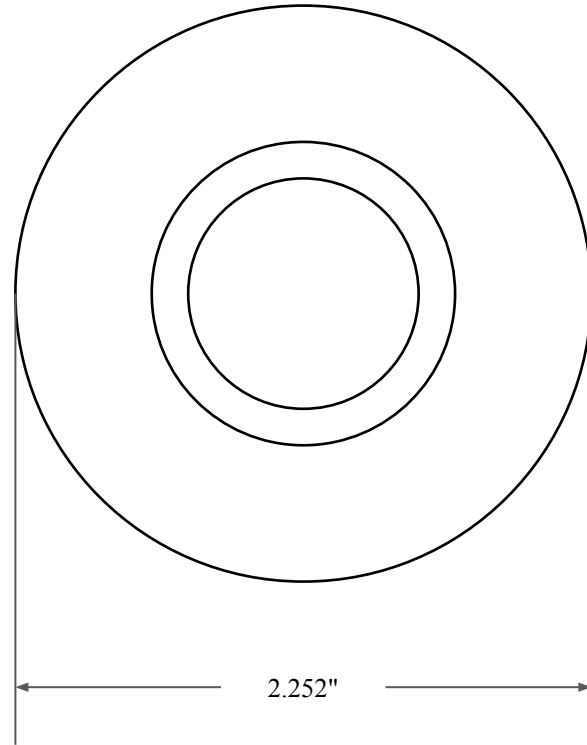

0.375"

1.250"

2.252"

 <b>GLOBAL O-RING</b> and SEAL ALL-AROUND BETTER	PART NUMBER <b>OS4106TB2</b>
14450 John F. Kennedy Blvd. Houston, TX 77032	www.globaloring.com
Information in this drawing is provided for reference only	

Inch Oil Seal - Nitrile Style TB2  
DUAL LIP W/ SPR, MTL OD