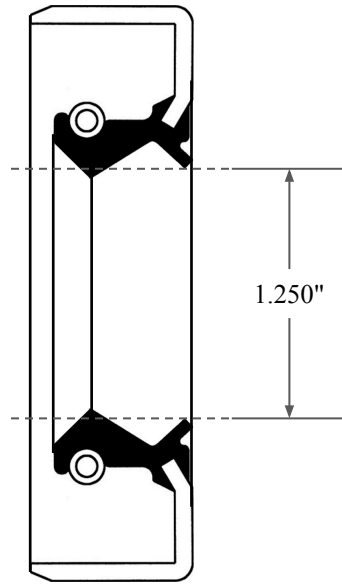

0.375"

1.250"

2.252"

 <b>GLOBAL O-RING</b> and SEAL ALL-AROUND BETTER	PART NUMBER <b>OS4106TB2</b>
14450 John F. Kennedy Blvd. Houston, TX 77032	www.globaloring.com
Information in this drawing is provided for reference only	

Inch Oil Seal - Nitrile Style TB2  
DUAL LIP W/ SPR, MTL OD