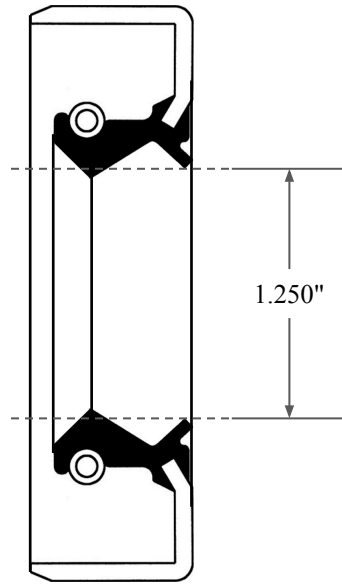

0.437"

1.250"

2.328"

 <b>GLOBAL O-RING</b> and SEAL ALL-AROUND BETTER	PART NUMBER <b>OS4109TB2</b>
14450 John F. Kennedy Blvd. Houston, TX 77032	www.globaloring.com
Information in this drawing is provided for reference only	

Inch Oil Seal - Nitrile Style TB2  
DUAL LIP W/ SPR, MTL OD