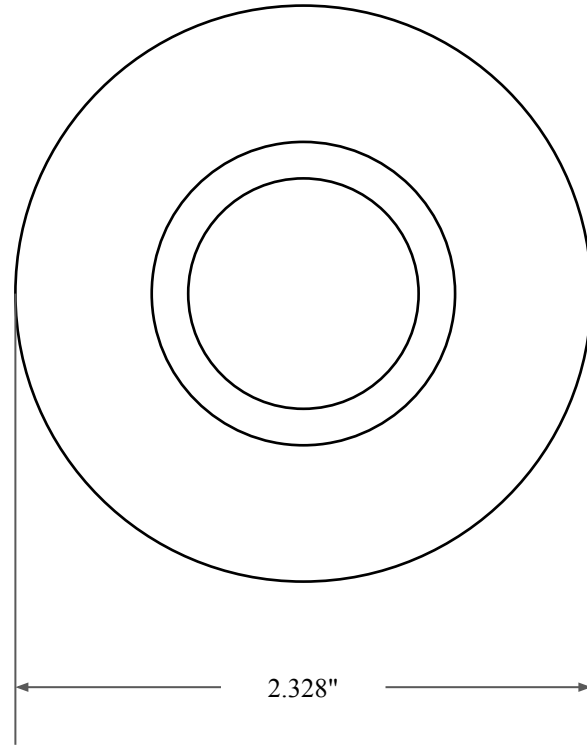

0.437"

1.250"

2.328"

 <b>GLOBAL O-RING</b> and SEAL ALL-AROUND BETTER	PART NUMBER <b>OS4109TB2</b>
14450 John F. Kennedy Blvd. Houston, TX 77032	www.globaloring.com
Information in this drawing is provided for reference only	

Inch Oil Seal - Nitrile Style TB2  
DUAL LIP W/ SPR, MTL OD