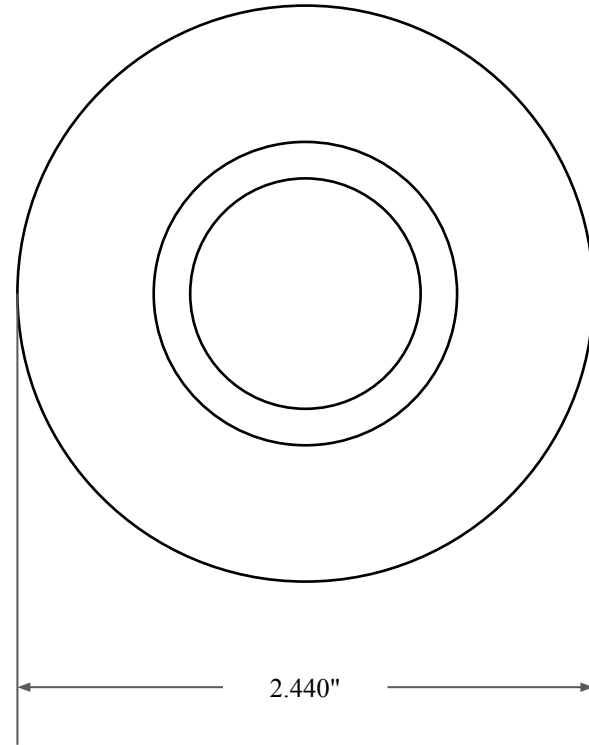

0.375"

1.250"

2.440"

 <b>GLOBAL O-RING</b> and SEAL ALL-AROUND BETTER	PART NUMBER <b>OS4125TB2</b>
14450 John F. Kennedy Blvd. Houston, TX 77032	www.globaloring.com
Information in this drawing is provided for reference only	

Inch Oil Seal - Nitrile Style TB2  
DUAL LIP W/ SPR, MTL OD