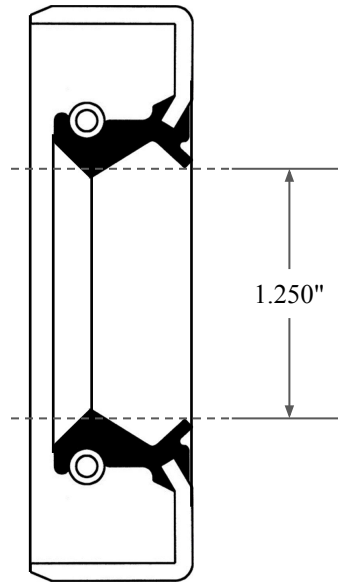

0.375"

1.250"

2.440"

 <b>GLOBAL O-RING</b> and SEAL ALL-AROUND BETTER	PART NUMBER <b>OS4125TB2</b>
14450 John F. Kennedy Blvd. Houston, TX 77032	www.globaloring.com
Information in this drawing is provided for reference only	

Inch Oil Seal - Nitrile Style TB2  
DUAL LIP W/ SPR, MTL OD