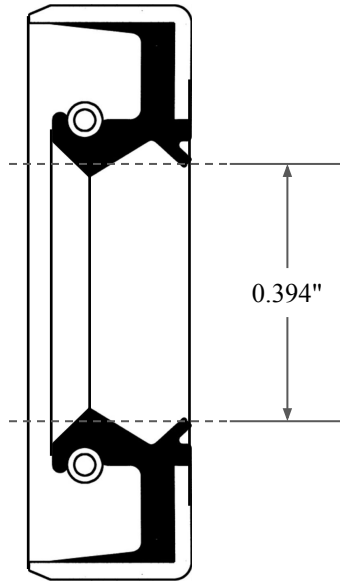

0.177"

0.394"

0.787"

 <b>GLOBAL O-RING</b> and SEAL ALL-AROUND BETTER	PART NUMBER <b>OS425TB</b>
14450 John F. Kennedy Blvd. Houston, TX 77032	www.globaloring.com
Information in this drawing is provided for reference only	

Inch Oil Seal - Nitrile Style TB  
DUAL LIP W/ SPR, MTL OD, RBR ID