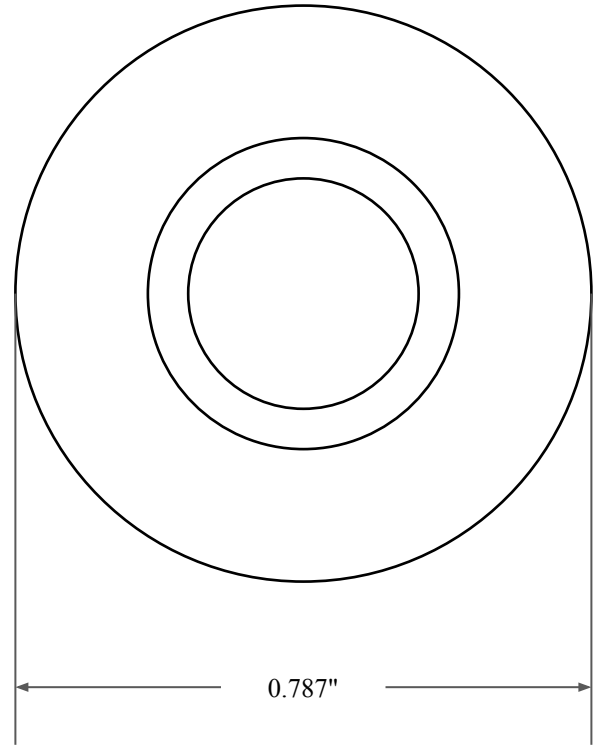

0.177"

0.394"

0.787"

 <b>GLOBAL O-RING</b> and SEAL ALL-AROUND BETTER	PART NUMBER <b>OS425TB</b>
14450 John F. Kennedy Blvd. Houston, TX 77032	www.globaloring.com
Information in this drawing is provided for reference only	

Inch Oil Seal - Nitrile Style TB  
DUAL LIP W/ SPR, MTL OD, RBR ID