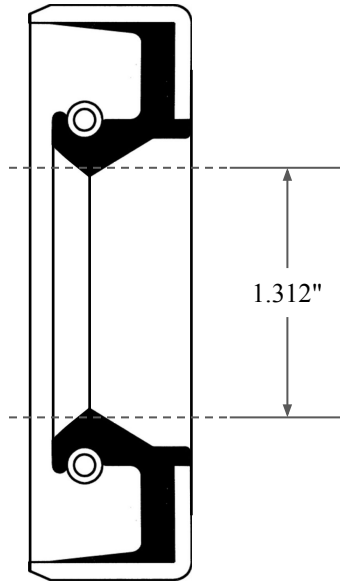

0.250"

1.312"

1.890"

| | |
|--|-----------------------------|
|  <p>GLOBAL O-RING and SEAL ALL-AROUND BETTER</p> | PART NUMBER OS4388SB |
| 14450 John F. Kennedy Blvd. Houston, TX 77032 | www.globaloring.com |
| Information in this drawing is provided for reference only | |

Inch Oil Seal - Nitrile Style SB
SGL LIP W/ SPR, MTL OD, RBR ID