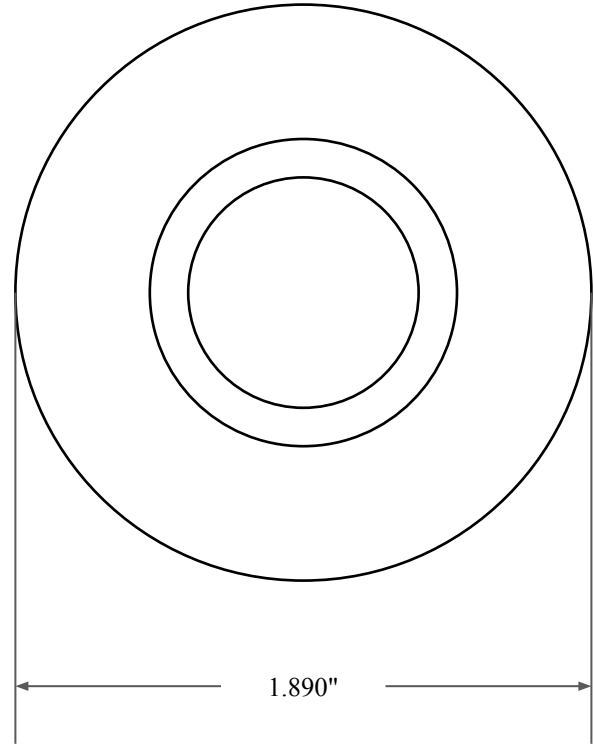

0.250"

1.312"

1.890"

| | |
|--|-----------------------------|
|  <p>GLOBAL O-RING and SEAL ALL-AROUND BETTER</p> | PART NUMBER OS4388SB |
| 14450 John F. Kennedy Blvd. Houston, TX 77032 | www.globaloring.com |
| Information in this drawing is provided for reference only | |

Inch Oil Seal - Nitrile Style SB
SGL LIP W/ SPR, MTL OD, RBR ID