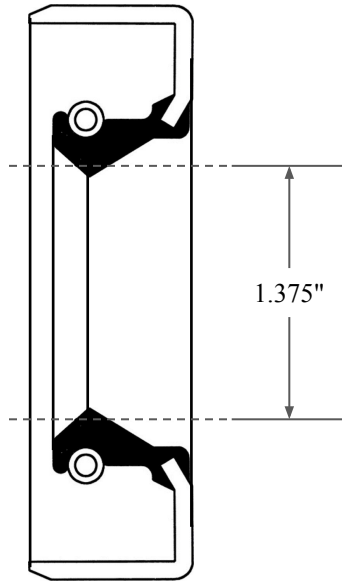

0.312"

1.375"

2.000"

GLOBAL O-RING
and SEAL
ALL-AROUND BETTER

14450 John F. Kennedy Blvd.
Houston, TX 77032

www.globaloring.com

PART
NUMBER

OS4635SB2

Inch Oil Seal - Nitrile Style SB2
SGL LIP W/ SPR, MTL OD